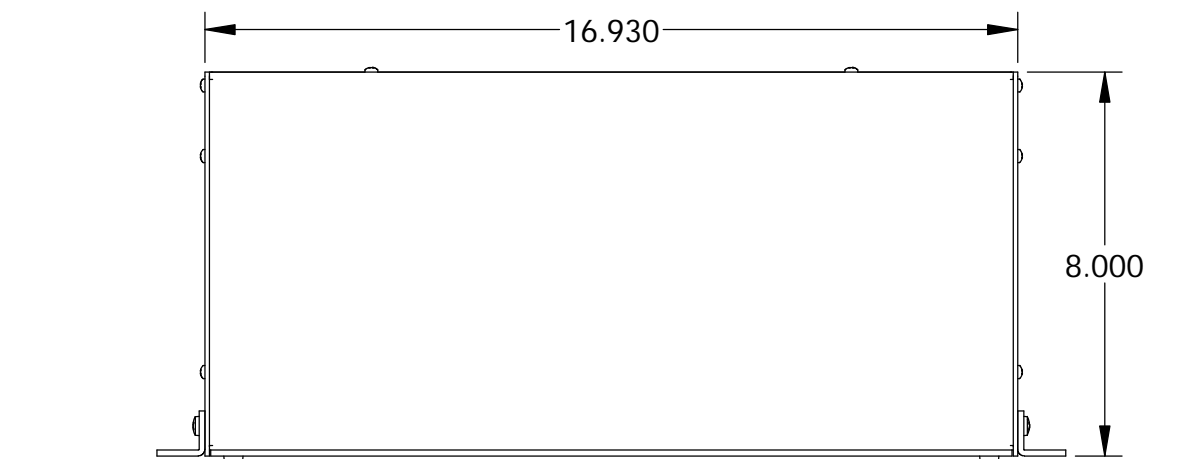

UNIT SHIPPED UNASSEMBLED.

OUTER BRACKETS FOR MOUNTING IN STANDARD 19" WIDE CABINETS.

OPTIONAL SELF-ADHESIVE RUBBER FEET (SUPPLIED)

LOAD RATING: 25 LBS. MAX.

MATERIAL:

- BACK & COVERS _____ 0.050 THICK ALUMINUM
- SIDES & INNER BRACKETS _____ 0.090 THICK ALUMINUM
- FRONT PANEL _____ 0.125 THICK ALUMINUM
- OUTER BRACKETS _____ 11 GA. C.R.S.

FINISH:

- BACK & COVERS _____ PREPAINTED SMOOTH WHITE
- SIDES & OUTER BRACKETS _____ WHITE TEXTURED
- FRONT PANEL _____ NATURAL (OUTSIDE SURFACE TAPED WITH PVC)
- INNER BRACKETS _____ NATURAL
- FEET _____ BLACK