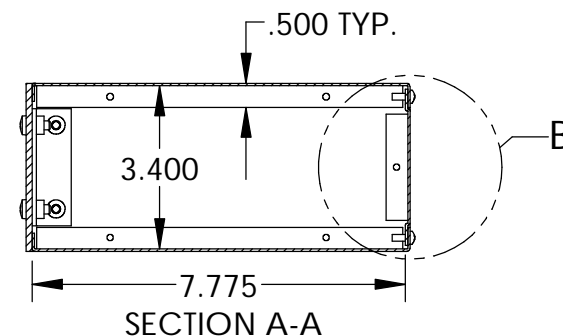

UNIT SHIPPED UNASSEMBLED.

OUTER BRACKETS FOR MOUNTING IN STANDARD 19" WIDE CABINETS.

OPTIONAL SELF-ADHESIVE RUBBER FEET (SUPPLIED)

LOAD RATING: 25 LBS. MAX.

MATERIAL:

- BACK & COVERS _____ 0.050 THICK ALUMINUM
- SIDES & INNER BRACKETS _____ 0.090 THICK ALUMINUM
- FRONT PANEL _____ 0.125 THICK ALUMINUM
- OUTER BRACKETS _____ 11 GA. C.R.S.