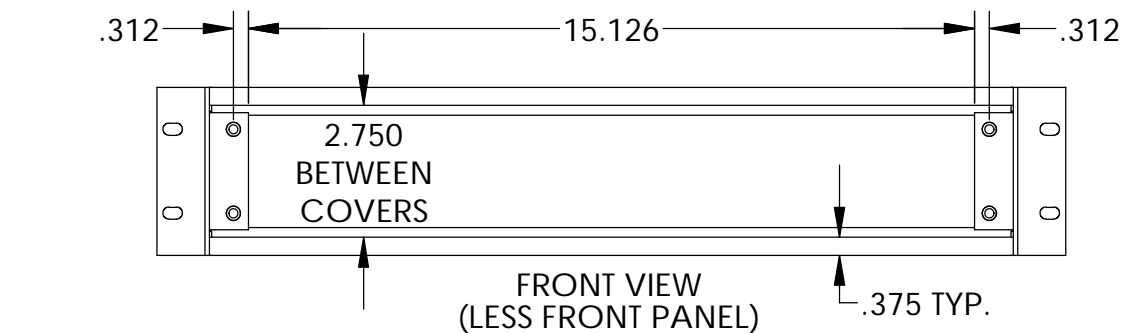

UNIT SHIPPED UNASSEMBLED.

OUTER BRACKETS FOR MOUNTING IN STANDARD 19" WIDE CABINETS.

OPTIONAL SELF-ADHESIVE RUBBER FEET (SUPPLIED)

LOAD RATING: 25 LBS. MAX.

MATERIAL:

- BACK & COVERS _____ 0.050 THICK ALUMINUM
- SIDES & INNER BRACKETS _____ 0.090 THICK ALUMINUM
- FRONT PANEL _____ 0.125 THICK ALUMINUM
- OUTER BRACKETS _____ 11 GA. C.R.S.

FINISH:

- BACK & COVERS _____ PREPAINTED SMOOTH WHITE
- SIDES & OUTER BRACKETS _____ WHITE TEXTURED
- FRONT PANEL _____ NATURAL (OUTSIDE SURFACE TAPED WITH PVC)
- INNER BRACKETS _____ NATURAL
- FEET _____ BLACK