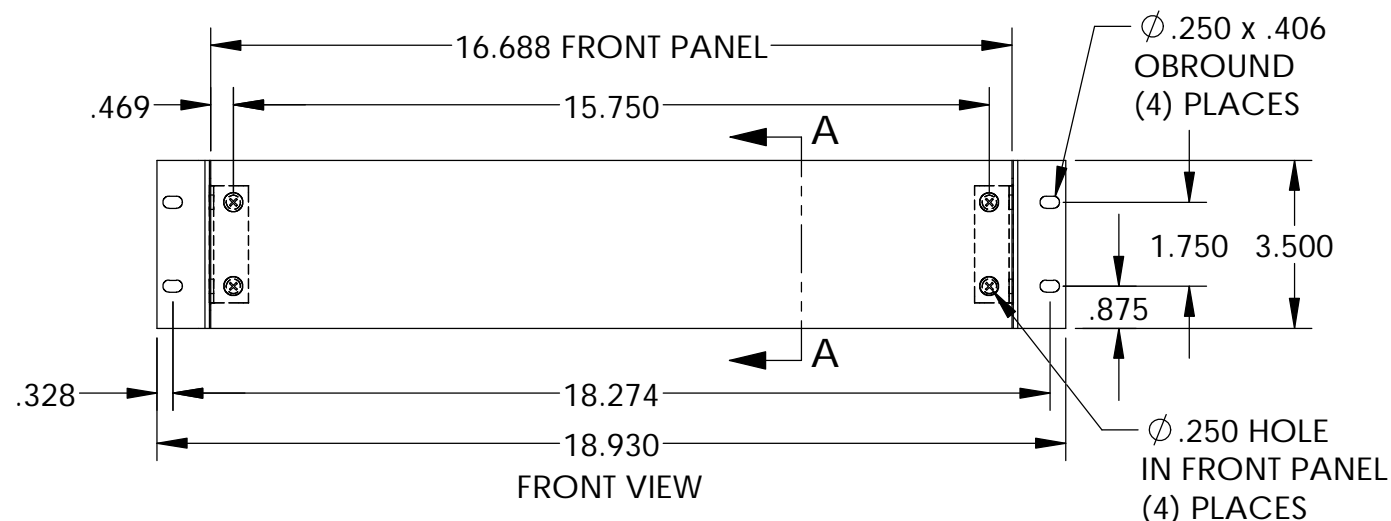

UNIT SHIPPED UNASSEMBLED.

OUTER BRACKETS FOR MOUNTING IN STANDARD 19" WIDE CABINETS.

OPTIONAL SELF-ADHESIVE RUBBER FEET (SUPPLIED)

LOAD RATING: 25 LBS. MAX.

MATERIAL:

- BACK & COVERS _____ 0.050 THICK ALUMINUM
- SIDES & INNER BRACKETS _____ 0.090 THICK ALUMINUM
- FRONT PANEL _____ 0.125 THICK ALUMINUM
- OUTER BRACKETS _____ 11 GA. C.R.S.

FINISH:

- BACK & COVERS _____ PREPAINTED SMOOTH WHITE
- SIDES & OUTER BRACKETS _____ WHITE TEXTURED
- FRONT PANEL _____ NATURAL (OUTSIDE SURFACE TAPED WITH PVC)
- INNER BRACKETS _____ NATURAL
- FEET _____ BLACK