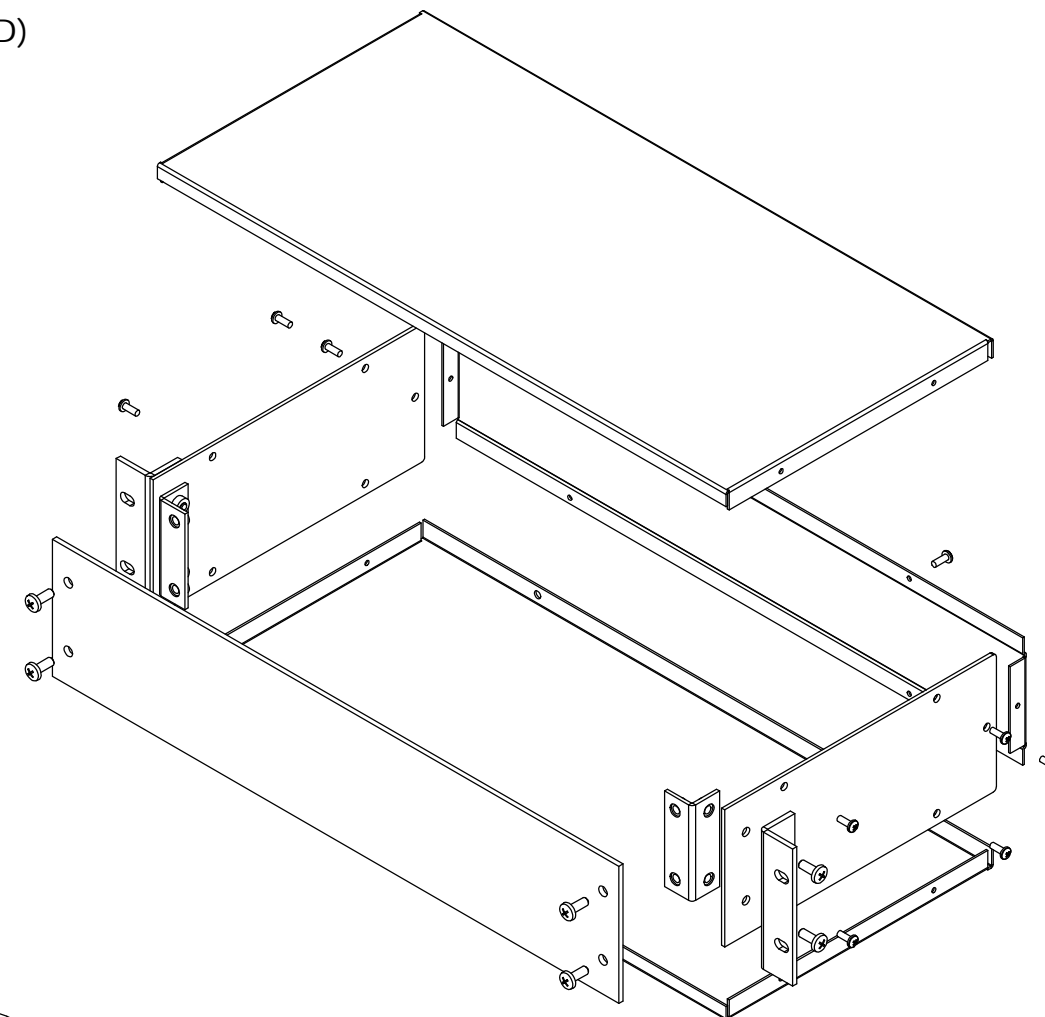

UNIT SHIPPED UNASSEMBLED.

OUTER BRACKETS FOR MOUNTING IN STANDARD 19" WIDE CABINETS.

OPTIONAL SELF-ADHESIVE RUBBER FEET (SUPPLIED)

LOAD RATING: 25 LBS. MAX.

MATERIAL:

- BACK & COVERS _____ 0.050 THICK ALUMINUM
- SIDES & INNER BRACKETS _____ 0.090 THICK ALUMINUM
- FRONT PANEL _____ 0.125 THICK ALUMINUM
- OUTER BRACKETS _____ 11 GA. C.R.S.

FINISH:

- BACK & COVERS _____ PREPAINTED SMOOTH WHITE
- SIDES & OUTER BRACKETS _____ WHITE TEXTURED
- FRONT PANEL _____ NATURAL (OUTSIDE SURFACE TAPED WITH PVC)
- INNER BRACKETS _____ NATURAL
- FEET _____ BLACK