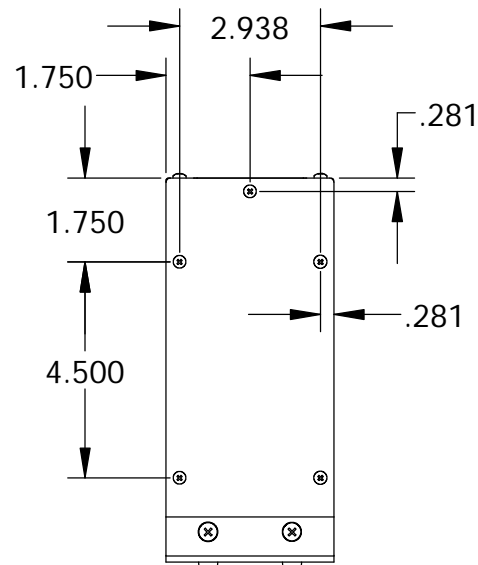

UNIT SHIPPED UNASSEMBLED.

OUTER BRACKETS FOR MOUNTING IN STANDARD 19" WIDE CABINETS.

OPTIONAL SELF-ADHESIVE RUBBER FEET (SUPPLIED)

LOAD RATING: 25 LBS. MAX.

MATERIAL:

- BACK & COVERS _____ 0.050 THICK ALUMINUM
- SIDES & INNER BRACKETS _____ 0.090 THICK ALUMINUM
- FRONT PANEL _____ 0.125 THICK ALUMINUM
- OUTER BRACKETS _____ 11 GA. C.R.S.