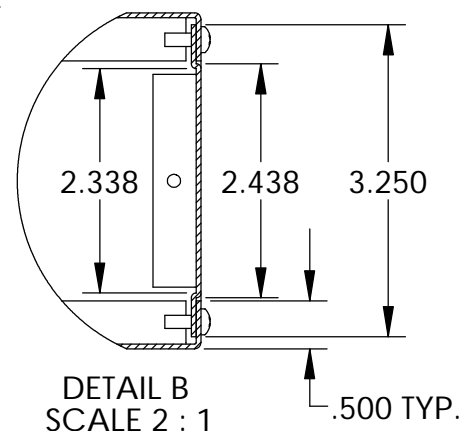

UNIT SHIPPED UNASSEMBLED.

OUTER BRACKETS FOR MOUNTING IN STANDARD 19" WIDE CABINETS.

OPTIONAL SELF-ADHESIVE RUBBER FEET (SUPPLIED)

LOAD RATING: 25 LBS. MAX.

MATERIAL:

- BACK & COVERS _____ 0.050 THICK ALUMINUM
- SIDES & INNER BRACKETS _____ 0.090 THICK ALUMINUM
- FRONT PANEL _____ 0.125 THICK ALUMINUM
- OUTER BRACKETS _____ 11 GA. C.R.S.