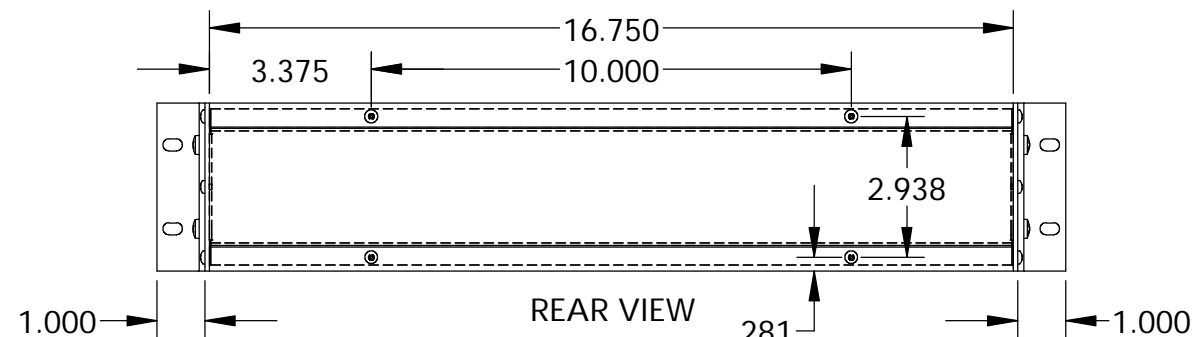

UNIT SHIPPED UNASSEMBLED.

OUTER BRACKETS FOR MOUNTING IN STANDARD 19" WIDE CABINETS.

OPTIONAL SELF-ADHESIVE RUBBER FEET (SUPPLIED)

LOAD RATING: 25 LBS. MAX.

MATERIAL:

- BACK & COVERS _____ 0.050 THICK ALUMINUM
- SIDES & INNER BRACKETS _____ 0.090 THICK ALUMINUM
- FRONT PANEL _____ 0.125 THICK ALUMINUM
- OUTER BRACKETS _____ 11 GA. C.R.S.