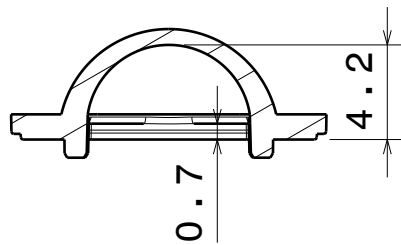

D C B A

4

4

3

3

2

2

MATERIALS
Lens: PMMA

DATE
3.1.2012

CHECKED BY
sn

DATE
3.1.2012

SIZE
A4

DRAWING NUMBER

REV
2

DESIGNED BY
pv

DATE
23.11.2011

SCALE 3:1 WEIGHT (g)

SHEET 1/1

1

1

D

A