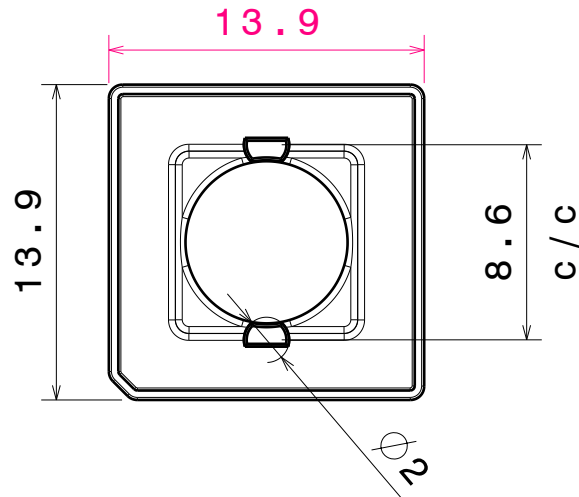

D C B A

4

4

3

3

2

2

MATERIALS
Lens: PMMA

This drawing is our property.
It can't be reproduced
or communicated without
our written agreement.

Ledil Oy
Salorankatu 10
FIN-24100 SALO
Finland

DRAWING TITLE

Datasheet Siri-Dome & Siri-Diff

DRAWN BY
ah

DATE
3.1.2012

CHECKED BY
sn

DATE
3.1.2012

SIZE
A4

DRAWING NUMBER

REV
2

DESIGNED BY
pv

DATE
23.11.2011

SCALE 3:1 WEIGHT (g)

SHEET 1/1

1

1

D

A