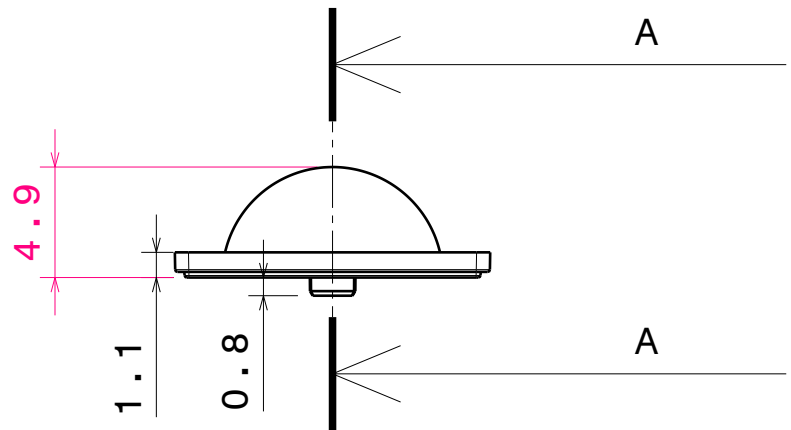

MATERIALS
Lens: PMMA

This drawing is our property.
It can't be reproduced
or communicated without
our written agreement.

Ledil Oy
Salorankatu 10
FIN-24100 SALO
Finland

DRAWING TITLE

Datasheet Siri-Dome & Siri-Diff

DRAWN BY
ah

DATE
3.1.2012

CHECKED BY
sn

DATE
3.1.2012

SIZE
A4

DRAWING NUMBER

REV
2

DESIGNED BY
pv

DATE
23.11.2011

SCALE 3:1 WEIGHT (g)

SHEET 1/1

1

1

D

A