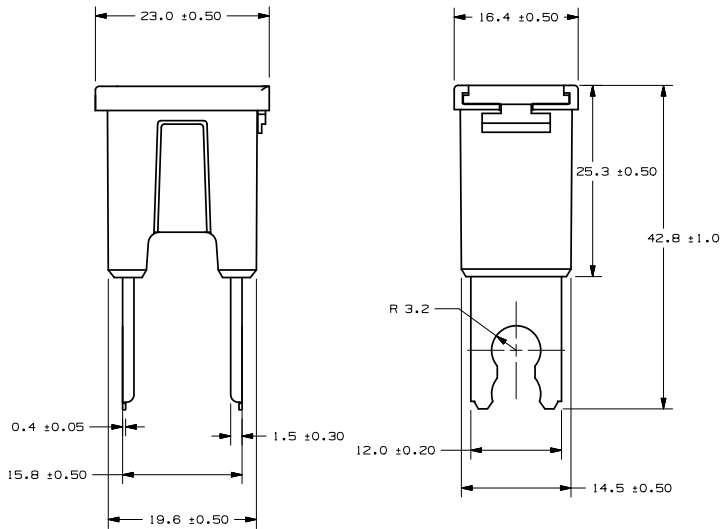

CAD GENERATED DRAWING - NO PENCIL CHANGES ALLOWED

% OF RATED CURRENT	OPENING TIME	
	MIN	MAX
110%	14,400 SEC.	-
200%	5 SEC.	100 SEC.
350%	0.2 SEC.	7 SEC.
600%	0.04 SEC.	1 SEC.

PART NUMBER	CURRENT RATING (A)	BODY COLOR
0294030.MXJ	30	PINK
0294040.MXJ	40	GREEN
0294050.MXJ	50	RED
0294060.MXJ	60	YELLOW
0294070.MXJ	70	BROWN
0294080.MXJ	80	BLACK
0294100.MXJ	100	BLUE
0294120.MXJ	120	WHITE

METRIC