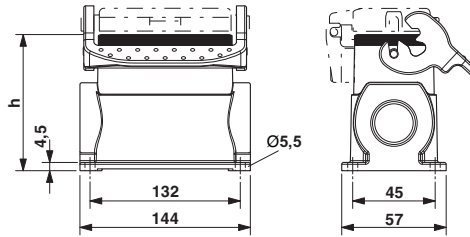

Housing - HC-B 24-SML-68/O2M25 - 1646340

Accessories

Cable gland - HC-M-KV-M25(11-16) - 1690574

Metal screw connection up to 5 bar, thread length: 7 mm, cable diameter: 11 - 16 mm, WAF 27, screw connection: M25

Cable gland - HC-M-KV-M25(14-21) - 1646007

Metal screw connection up to 5 bar, thread length: 7 mm, cable diameter: 14 - 21 mm, WAF 34, screw connection: M25

Cable gland - HC-M-KV-M25(1ASI) - 1584020

Metal screw connection for an AS-Interface flat-ribbon conductor, thread type M25

Multiple screw connection

Cable gland - HC-M-KV-M25(1X10/1X11) - 1580228

Special cable screw connection M25, brass nickel-plated, grommet with 10 mm and 11 mm holes

Drawings

Housing - HC-B 24-SML-68/O2M25 - 1646340

Dimensioned drawing

Dimensional drawing