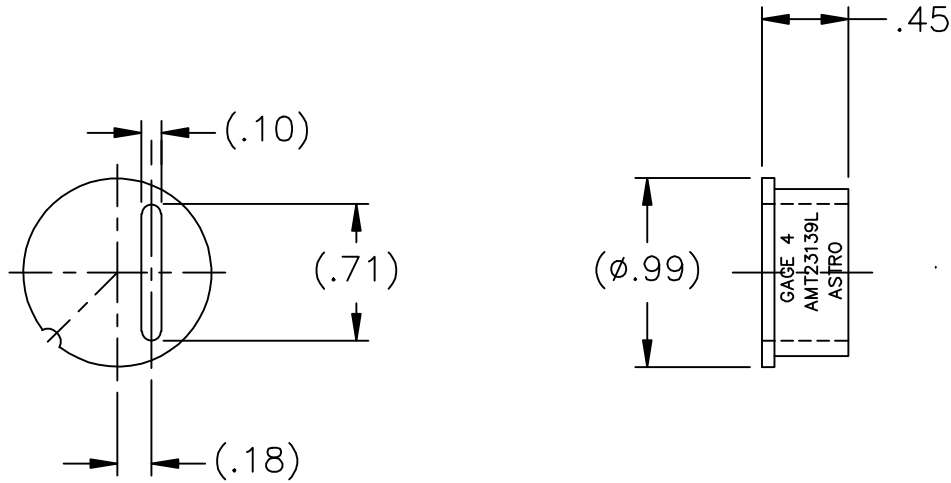

AMT23139L-ENV

**UNCONTROLLED DOCUMENT
WILL NOT BE UPDATED**

3. COLOR: PLATINUM

2. REF: 2024 ALUM.

NOTES: 1. THIS IS AN AUTOCAD DRAWING, DO NOT CHANGE MANUALLY.

				<p>THESE DRAWINGS, SPECIFICATIONS OR OTHER DATA ARE AND REMAIN, THE PROPERTY OF ASTRO TOOL CORP. AND MUST BE RETURNED UPON REQUEST. THEY CONTAIN INFORMATION OWNED AND/OR DEVELOPED BY ASTRO AT ITS OWN PRIVATE EXPENSE AND MAY NOT BE USED, DUPLICATED OR DISCLOSED TO OTHERS, IN WHOLE OR IN PART FOR DESIGN, MANUFACTURE OR PROCUREMENT WITHOUT THE WRITTEN PERMISSION OF ASTRO TOOL CORP. EACH AND EVERY TIME.</p>	<p>SCALE: N.T.S.</p>	<p>UNLESS OTHERWISE SPECIFIED: DECIMALS: .XXX ± .005 .XX ± .010 .X ± .030</p>	 <p>21615 S.W. TUALATIN VALLEY HWY., BEAVERTON OR 97006</p>	CAGE 58164	
A	NEW RELEASE.	DYO	07-23-10	MMK	<p>DWN BY: DYO</p>			<p>DATE: 07-23-10</p>	<p>DESCRIPTION: ENVELOPE DRAWING: AMT23139L LOCATOR, 4 GAGE</p>
REV.	DESCRIPTION	BY	DATE	APR.	APPROVED:	ANGLES: ± 1°	PART NO.	A	AMT23139L-ENV