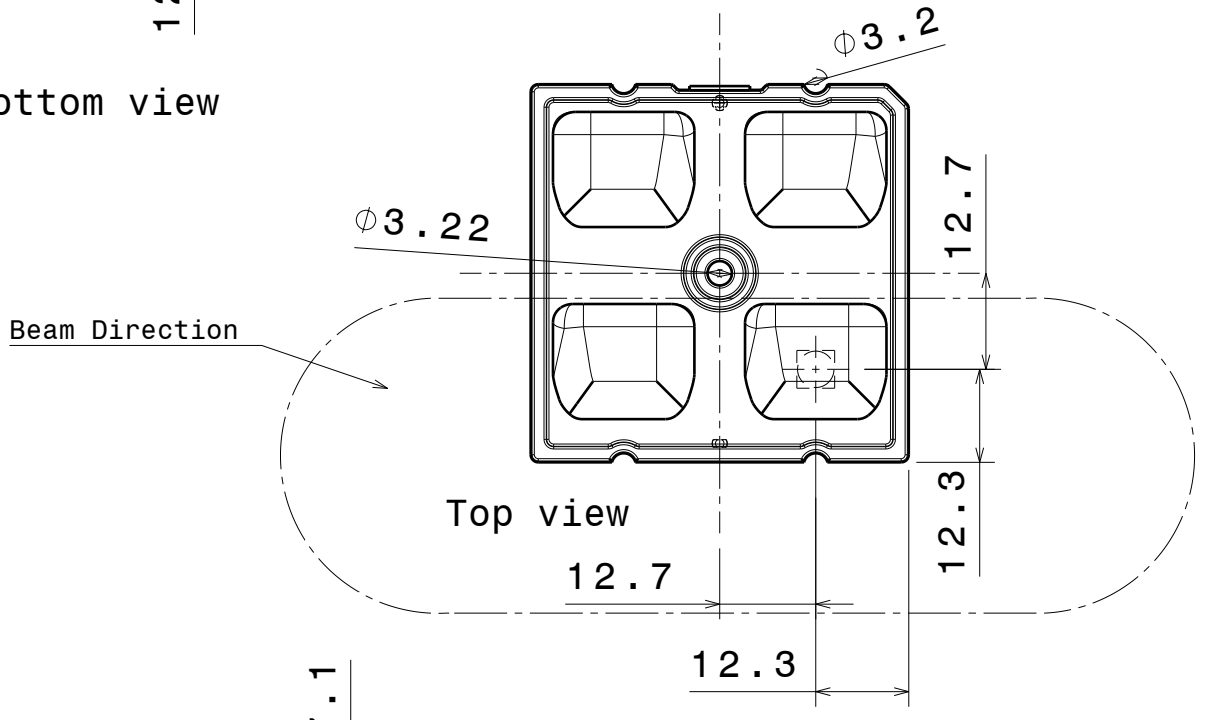

D C B A

4

3

2

4

3

2

INDEX	PART NO	DESCRIPTION	MATERIAL	COLOUR
1	C13301	STRADA-2X2-T3	PMMA	

Tolerances if not otherwise shown
According to DIN ISO 2768-1
Linear measures:
Up to 30mm class M, otherwise class C.
According to DIN ISO 2768-2
Form and position: class L

LEDiL LediL Oy
Salorankatu 10
FIN 24240 SALO
Finland

THIRD ANGLE PROJECTION:

DRAWING TITLE
STRADA-2X2-T3

1

This drawing is the property of LEDiL Oy. It may not be reproduced, copied or communicated without a written agreement with LEDiL Oy."

SIZE	C13301		
A4			

1

SCALE	1:1	WEIGHT		SHEET	1/1
-------	-----	--------	--	-------	-----

D

A