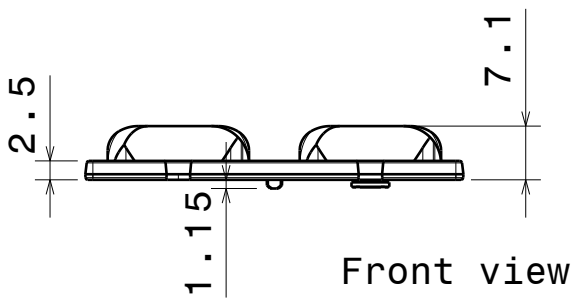

D C B A

4

3

2

4

3

2

INDEX	PART NO	DESCRIPTION	MATERIAL	COLOUR
1	C13301	STRADA-2X2-T3	PMMA	

Tolerances if not otherwise shown
According to DIN ISO 2768-1
Linear measures:
Up to 30mm class M, otherwise class C.
According to DIN ISO 2768-2
Form and position: class L

LEDiL LediL Oy
Salorankatu 10
FIN 24240 SALO
Finland

THIRD ANGLE PROJECTION:

DRAWING TITLE
STRADA-2X2-T3

1

This drawing is the property of LEDiL Oy. It may not be reproduced, copied or communicated without a written agreement with LEDiL Oy."

SIZE	C13301		
A4			