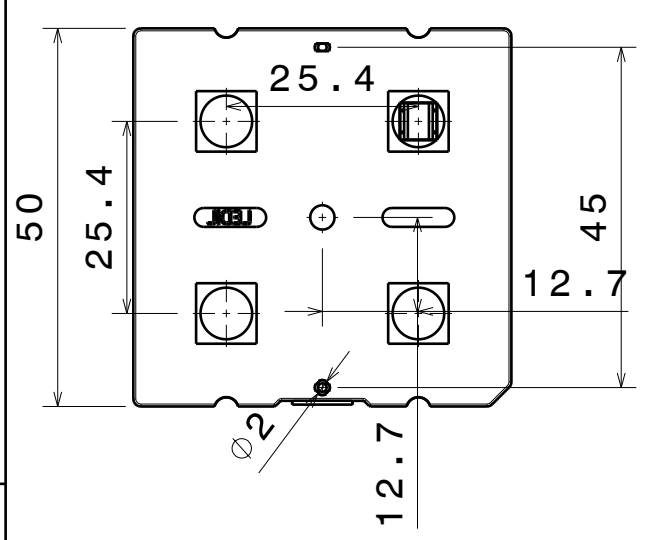

D C B A

4

3

2

4

3

2

INDEX	PART NO	DESCRIPTION	MATERIAL	COLOUR
1	C13301	STRADA-2X2-T3	PMMA	

Tolerances if not otherwise shown
According to DIN ISO 2768-1
Linear measures:
Up to 30mm class M, otherwise class C.
According to DIN ISO 2768-2
Form and position: class L

LEDiL LediL Oy
Salorankatu 10
FIN 24240 SALO
Finland

THIRD ANGLE PROJECTION:

DRAWING TITLE
STRADA-2X2-T3

1

This drawing is the property of LEDiL Oy. It may not be reproduced, copied or communicated without a written agreement with LEDiL Oy."

SIZE	C13301		
A4			

1

SCALE	1:1	WEIGHT		SHEET	1/1
-------	-----	--------	--	-------	-----

D

A