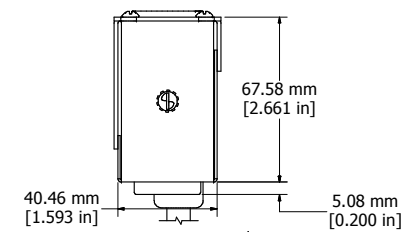

ASSEMBLY - VIEW FROM FRONT

ISOMETRIC VIEW

ASSEMBLY - VIEW FROM BOTTOM

ASSEMBLY - VIEW FROM SIDE

SECTION A-A

1583T6A1BK	
Finish - Front	- Black Painted Steel
Finish - Back	- Black Painted Steel
Rated	- 125 VAC, 60 Hz, 15 Amps
Approvals	- CSA Certified Standards C22.2 (No. 21-95, 42-99) - UL Recognized Standard UL1363
Colours & Cord Length	
1583T6A1BK	- Black w/ 6' Foot Power Cord (NEMA 5-15P)
1583T6A1-	- ASA 61 Grey w/ 6' Foot Power Cord (NEMA 5-15P)
1583T6B1BK	- Black w/ 15' Foot Power Cord (NEMA 5-15P)
1583T6B1-	- ASA 61 Grey w/ 15' Foot Power Cord (NEMA 5-15P)