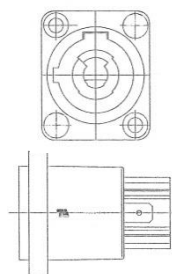

IO-PRC3MPA