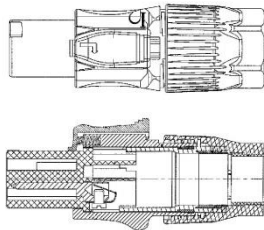

Power Connectors – Locking 3 Pole Power Connectors

IO-PRC3FA

IO-PRC3FB

IO-PRC3MPA

IO-PRC3MPB

- Mates perfectly with Neutrik® connectors
- Rugged connector for single phase AC applications
- Rated for 20 A /250 V AC
- Simple and dependable locking mechanism prevents connections from coming loose
- Connectors are color coded and each is keyed differently to prevent inter-mating. Blue is for power input and gray is for power output
- Rigid and durable plastic shell design
- Boot designed to be tightened with a wrench

IO-PRC3FA

IO-PRC3FB

IO-PRC3MPA

IO-PRC3MPB

Product specifications may change without prior notification