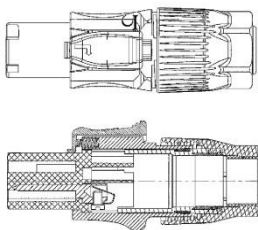

Power Connectors – Locking 3 Pole Power Connectors

IO-PRC3FA

IO-PRC3FB

IO-PRC3MPA

IO-PRC3MPB

- Mates perfectly with Neutrik® connectors
- Rugged connector for single phase AC applications
- Rated for 20 A /250 V AC
- Simple and dependable locking mechanism prevents connections from coming loose
- Connectors are color coded and each is keyed differently to prevent inter-mating. Blue is for power input and gray is for power output
- Rigid and durable plastic shell design
- Boot designed to be tightened with a wrench

IO-PRC3FA

IO-PRC3FB

IO-PRC3MPA

IO-PRC3MPB

Product specifications may change without prior notification