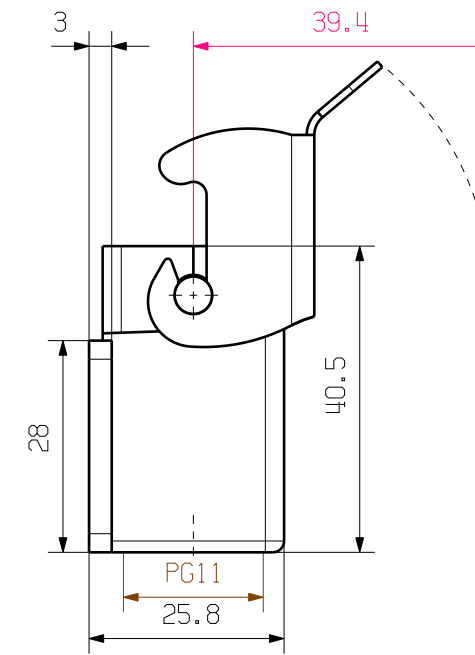

MASSE OHNE TOLERANZ SIND KEINE PRUEFMASSE
 DIMS. WITHOUT TOLERANCE ARE NOT CONTROL DIMS.

2	LOCKING	STAINLESS STEEL
1	BULKHEAD HOUSING	PC
ROHSTOFF-NR. R.PART NO.	TYP PART NAME	WERKSTOFF MATERIAL

		CAT.NO.: 1652440000	
MAX. NRN./NOS. ?		Weidmüller	
MODIFICATION		DRAWING NO. ISSUE NO.	
SCALE: 1/1		DATE NAME	
SUPERSEDES:		DRAWN 21.11.2005 LIU_F	
SUPERSEDED BY:		RESPONSIBLE	
		CHECKED 30.11.2005 ZHANG_T	
		APPROVED	
		PRODUCT FILE:	
		HDC 07A SLU 1PG11G SOCKELGEHAEUSE BASE HOUSING	