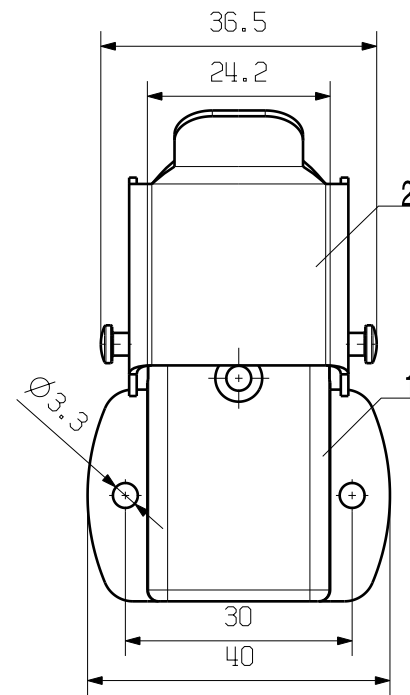

MASSE OHNE TOLERANZ SIND KEINE PRUEFMASSE
 DIMS. WITHOUT TOLERANCE ARE NOT CONTROL DIMS.

2	LOCKING	STAINLESS STEEL
1	BULKHEAD HOUSING	PC
ROHSTOFF-NR. R.PART NO.	TYP PART NAME	WERKSTOFF MATERIAL

		CAT.NO.: 1652440000	
MAX. NRN./NOS. ?		Weidmüller	
MODIFICATION		DRAWING NO. ISSUE NO.	
SCALE: 1/1		DATE NAME	
SUPERSEDES:		DRAWN 21.11.2005 LIU_F	
SUPERSEDED BY:		RESPONSIBLE	
		CHECKED 30.11.2005 ZHANG_T	
		APPROVED	
		PRODUCT FILE:	
		HDC 07A SLU 1PG11G SOCKELGEHAEUSE BASE HOUSING	