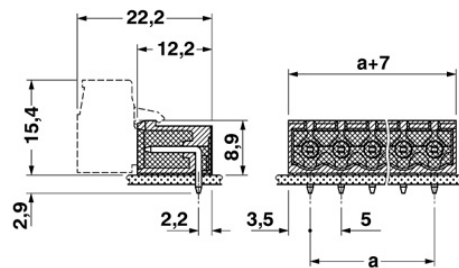

Technical data

Dimensions / positions

Length	12 mm
Pitch	5 mm
Dimension a	35 mm
Number of positions	8

Pin dimensions	1 x 1 mm
Hole diameter	1.4 mm

Technical data

Range of articles	MSTBA 2,5/...-G-THT
Insulating material group	IIIa
Rated surge voltage (III/3)	4 kV
Rated surge voltage (III/2)	4 kV
Rated surge voltage (II/2)	4 kV
Rated voltage (III/2)	320 V
Rated voltage (II/2)	400 V
Connection in acc. with standard	EN-VDE
Nominal current I_N	12 A (per position)
Nominal voltage U_N	250 V
Maximum load current	12 A
Insulating material	PA
Inflammability class acc. to UL 94	V0
Nominal voltage, UL/CUL Use Group B	250 V
Nominal current, UL/CUL Use Group B	12 A
Nominal voltage, UL/CUL Use Group D	300 V
Nominal current, UL/CUL Use Group D	10 A

Certificates / Approvals

Certification

CB, CUL, GOST, UL, VDE-PZI

Diagrams/Drawings

Drilling plan/solder pad geometry

Dimensioned drawing

Address

PHOENIX CONTACT Deutschland GmbH
Flachmarktstr. 8
32825 Blomberg, Germany
Phone +49 5235 3 12000
Fax +49 5235 3 41200
<http://www.phoenixcontact.de>