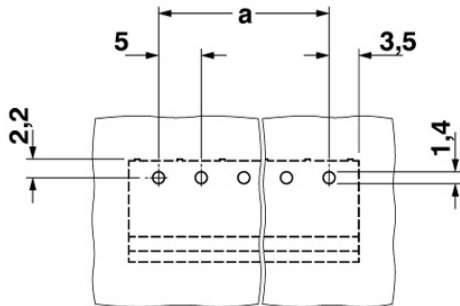

Technical data

Dimensions / positions

Length	12 mm
Pitch	5 mm
Dimension a	35 mm
Number of positions	8

Pin dimensions	1 x 1 mm
Hole diameter	1.4 mm

Technical data

Range of articles	MSTBA 2,5/...-G-THT
Insulating material group	IIIa
Rated surge voltage (III/3)	4 kV
Rated surge voltage (III/2)	4 kV
Rated surge voltage (II/2)	4 kV
Rated voltage (III/2)	320 V
Rated voltage (II/2)	400 V
Connection in acc. with standard	EN-VDE
Nominal current I_N	12 A (per position)
Nominal voltage U_N	250 V
Maximum load current	12 A
Insulating material	PA
Inflammability class acc. to UL 94	V0
Nominal voltage, UL/CUL Use Group B	250 V
Nominal current, UL/CUL Use Group B	12 A
Nominal voltage, UL/CUL Use Group D	300 V
Nominal current, UL/CUL Use Group D	10 A

Certificates / Approvals

Certification

CB, CUL, GOST, UL, VDE-PZI

Diagrams/Drawings

Drilling plan/solder pad geometry

Dimensioned drawing

Address

PHOENIX CONTACT Deutschland GmbH
Flachmarktstr. 8
32825 Blomberg, Germany
Phone +49 5235 3 12000
Fax +49 5235 3 41200
<http://www.phoenixcontact.de>