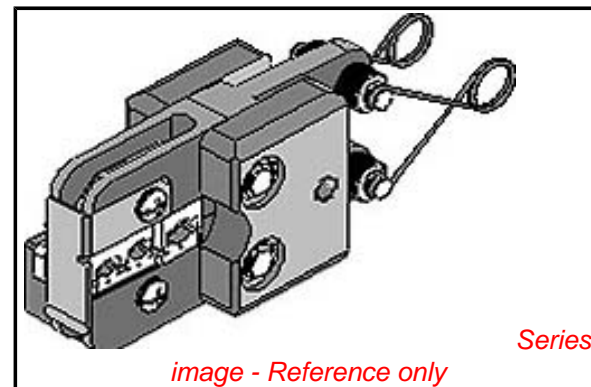

PLEASE CHECK WWW.MOLEX.COM FOR LATEST PART INFORMATION

Part Number: [64005-4700](#)
Status: **Active**
Description: Crimp Head for the AT-200™ Pneumatic Hand Tool

Documents:
[RoHS Certificate of Compliance (PDF)](#)

General

Product Family	Application Tooling
Series	T0102
Function	Crimp
Geographic Area	Global
Level of Automation	Manual
More Detailed Tech Information	applicationtooling@molex.com
Product Name	Air Tool
Survey	www.molex.com//review/apptool_survey.html
Tool Type	Handtool
UPC	822348114108

Material Info

Old Part Number AT-2761-CC

Reference - Drawing Numbers

Application Tooling Documents

ATS-640054700, TM-192790001, TM-192790001SP, TM-640160065, TM-640160065CN, TM-640160065DE, TM-640160065FR, TM-640160065IT, TM-640160065JP, TM-640160065KR, TM-640160065MY, TM-640160065PL, TM-640160065RU, TM-640160065SK, TM-640160065SP, TM-640160065TH, TM-640160065TW, TM-640160065VN

image - Reference only

EU RoHS	China RoHS
Compliance Status	
Not Reviewed	
REACH SVHC	
Not Reviewed	
Low-Halogen Status	
Not Reviewed	

Need more information on product environmental compliance?

Email productcompliance@molex.com
For a multiple part number RoHS Certificate of Compliance, [click here](#)

Please visit the [Contact Us](#) section for any non-product compliance questions.

Search Parts in this Series
[T0102Series](#)

Use With
Molex AT-200™ Hand-Held Pneumatic Tool
[19279-0001](#)

Application Tooling Description	FAQ Product #
InsulKrimp™ Fully Insulated Coupler, Male, for 14-16 AWG Wire, Box	0190040005
InsulKrimp™ Fully Insulated Coupler, Female, for 14-16 AWG Wire, Box	0190050005
InsulKrimp™ Fully Insulated Coupler, Female, for 18-22 AWG Wire, Box	0190050001
InsulKrimp™ Fully Insulated Coupler, Male, for 18-22 AWG Wire, Box	0190040001