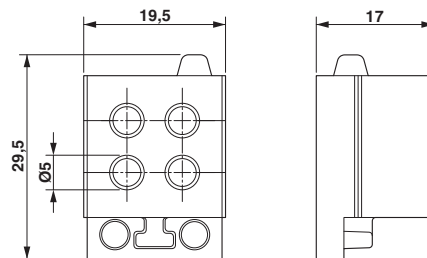

### Dimensions

External cable diameter	4x 4.4 mm ... 4.7 mm
Length	29.5 mm
Width	19.5 mm
Height	17 mm

## Drawings

Dimensional drawing

Dimensional drawing