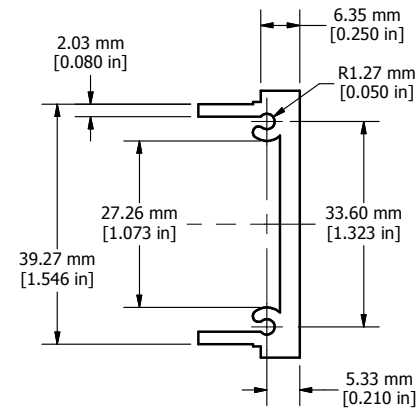

TOP VIEW

ISOMETRIC VIEW

INSIDE VIEW

PROFILE VIEW

<b>RM1U08BKFP</b>
Material - Extruded 6063 Aluminum
Finish - Black Textured Powder Paint