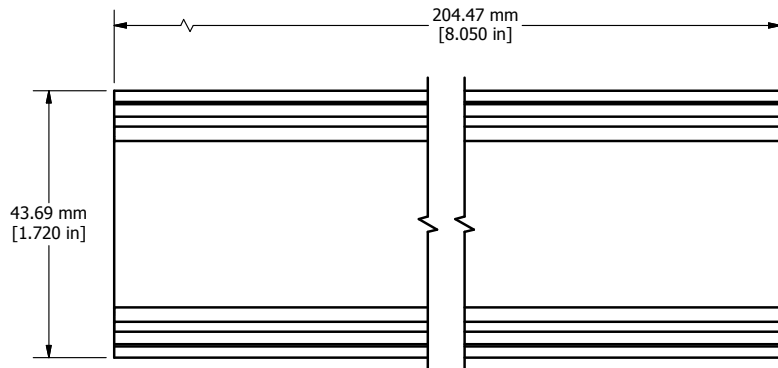

TOP VIEW

ISOMETRIC VIEW

INSIDE VIEW

PROFILE VIEW

<b>RM1U08BKFP</b>
Material - Extruded 6063 Aluminum
Finish - Black Textured Powder Paint