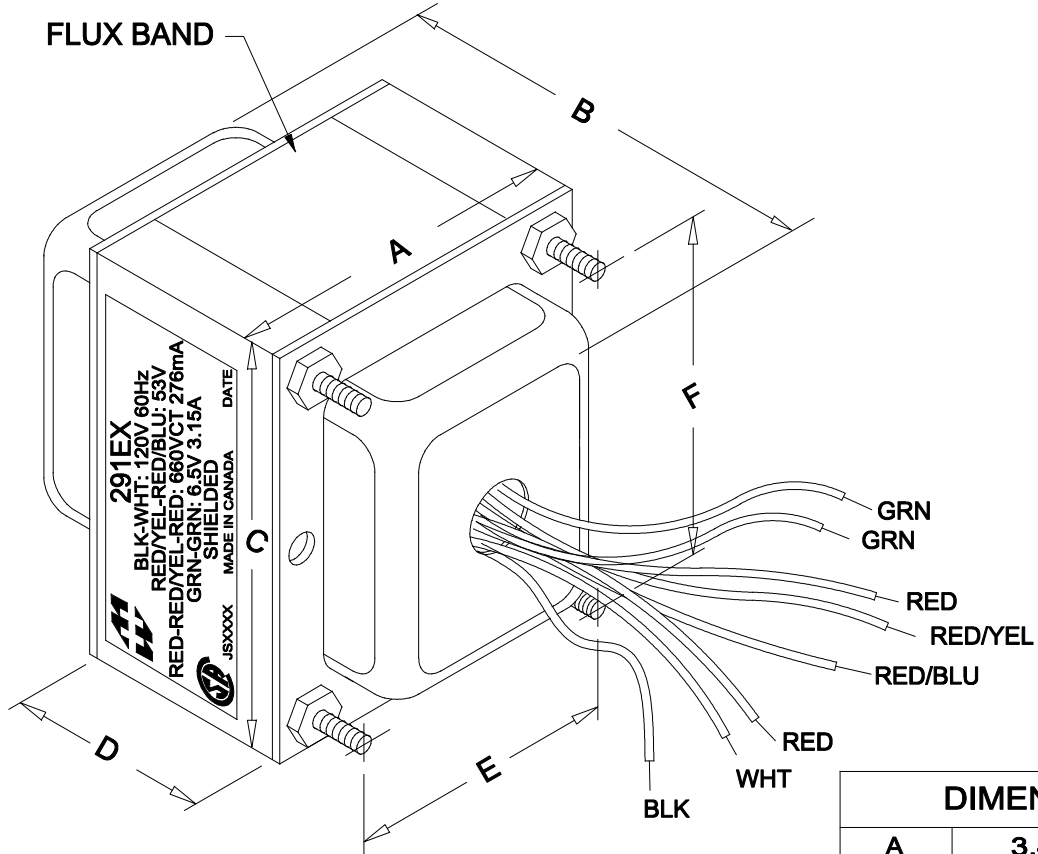

291EX

DIMENSIONS:

A	3.438" ±0.063
B	4.063" ±0.125
C	4.125" ±0.063
D	1.844" ±0.063
E	2.750" ±0.063
F	3.438" ±0.063

NOTE: ALL LEADS 9" OUT MIN., STRIPPED .5"

ELECTRICAL DATA:

Turns ratio:	1 : 5.74 (RED - RED)	
Exciting Current	@ 120V, 60Hz, BLK - WHT = 398mA	Max.
DCR	@ 20C, BLK - WHT = 1.415 Ω	±20%
	@ 20C, RED - RED = 40.13 Ω	±20%
	@ 20C, GRN - GRN = 0.060 Ω	±20%
Pri. Voltage	120V 60Hz	
Sec. Voltage (RMS)	660VCT @ 276mA C/W 53V TAP , 6.5V @ 3.15A	
No Load Voltage	688.70VCT/ 6.78V	