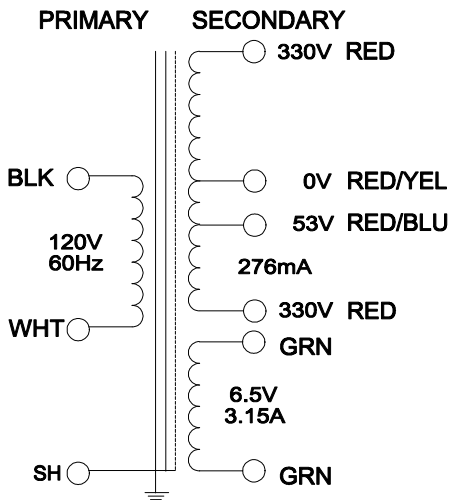

291EX

DIMENSIONS:

A	3.438" ±0.063
B	4.063" ±0.125
C	4.125" ±0.063
D	1.844" ±0.063
E	2.750" ±0.063
F	3.438" ±0.063

NOTE: ALL LEADS 9" OUT MIN., STRIPPED .5"

ELECTRICAL DATA:

Turns ratio:	1 : 5.74 (RED - RED)	
Exciting Current	@ 120V, 60Hz, BLK - WHT = 398mA	Max.
DCR	@ 20C, BLK - WHT = 1.415 Ω	±20%
	@ 20C, RED - RED = 40.13 Ω	±20%
	@ 20C, GRN - GRN = 0.060 Ω	±20%
Pri. Voltage	120V 60Hz	
Sec. Voltage (RMS)	660VCT @ 276mA C/W 53V TAP , 6.5V @ 3.15A	
No Load Voltage	688.70VCT/ 6.78V	