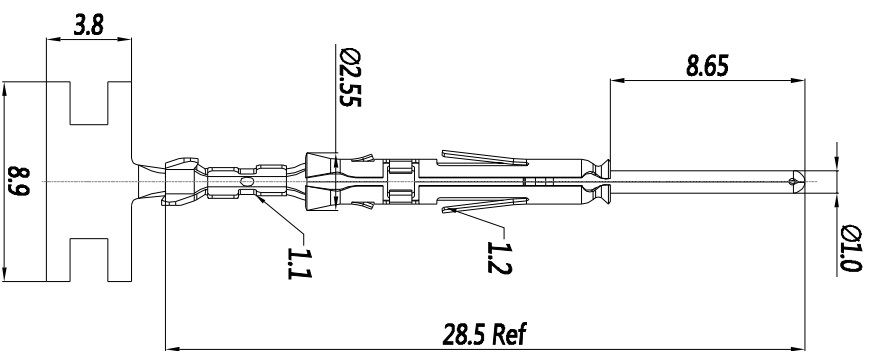

REVISIONS				
REV	ECO	DESCRIPTION	DATE	BY APPR
B1	-	RELEASED DRAWING	AUG-18-2014	BEN TOMMY

NOTES : (UNLESS OTHERWISE SPECIFIED)
1. MATERIAL :

- 1.1. CONTACT BODY : COPPER ALLOY.
- 1.2. OUTER SPRING : STAINLESS STEEL.

2. SPECIFICATIONS :

- 2.1 CURRENT RATING : 5A MAX.
- 2.2 TERMINATION TYPE : CRIMPING.
- 2.3 WIRE RANGE : 30~28AWG.
- 2.4 WIRE INSULATION DIA(MAX) : $\varnothing 2.6\text{mm}$.

3. ROHS COMPLIANT.

4. ALL DIMENSIONS ARE FOR REFERENCE USE ONLY.

5. AVAILABLE TOOLS :

- 5.1 HAND CRIMPER : MFX-3954.
- 5.2 CRIMP APPLICATOR : MFX-3957.
- 5.3 EXTRACTION TOOL : QXR120.

P/N	CONTACT PLATING(MATING AREA)
SP28W1T	TIN PLATING OVER NICKEL.
SP28W1F	GOLD FLASH PLATING OVER NICKEL.
SP28W1G5	5μ"GOLD PLATING OVER NICKEL.
SP28W1G10	10μ"GOLD PLATING OVER NICKEL.
SP28W1G15	15μ"GOLD PLATING OVER NICKEL.
SP28W1G30	30μ"GOLD PLATING OVER NICKEL.

SECTION B-B