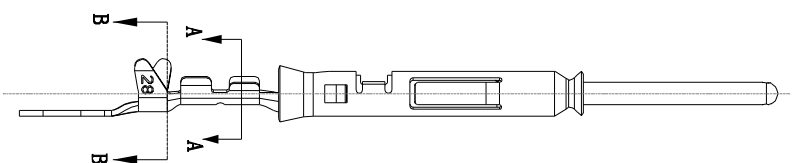

REVISIONS				
REV	ECO	DESCRIPTION	DATE	BY APPR
B1	-	RELEASED DRAWING	AUG-18-2014	BEN TOMMY

NOTES : (UNLESS OTHERWISE SPECIFIED)
1. MATERIAL :

- 1.1. CONTACT BODY : COPPER ALLOY.
- 1.2. OUTER SPRING : STAINLESS STEEL.

2. SPECIFICATIONS :

- 2.1 CURRENT RATING : 5A MAX.
- 2.2 TERMINATION TYPE : CRIMPING.
- 2.3 WIRE RANGE : 30~28AWG.
- 2.4 WIRE INSULATION DIA(MAX) : $\varnothing 2.6\text{mm}$.

3. ROHS COMPLIANT.

4. ALL DIMENSIONS ARE FOR REFERENCE USE ONLY.

5. AVAILABLE TOOLS :

- 5.1 HAND CRIMPER : MFX-3954.
- 5.2 CRIMP APPLICATOR : MFX-3957.
- 5.3 EXTRACTION TOOL : QXR120.

P/N	CONTACT PLATING(MATING AREA)
SP28W1T	TIN PLATING OVER NICKEL.
SP28W1F	GOLD FLASH PLATING OVER NICKEL.
SP28W1G5	5μ"GOLD PLATING OVER NICKEL.
SP28W1G10	10μ"GOLD PLATING OVER NICKEL.
SP28W1G15	15μ"GOLD PLATING OVER NICKEL.
SP28W1G30	30μ"GOLD PLATING OVER NICKEL.

SECTION B-B