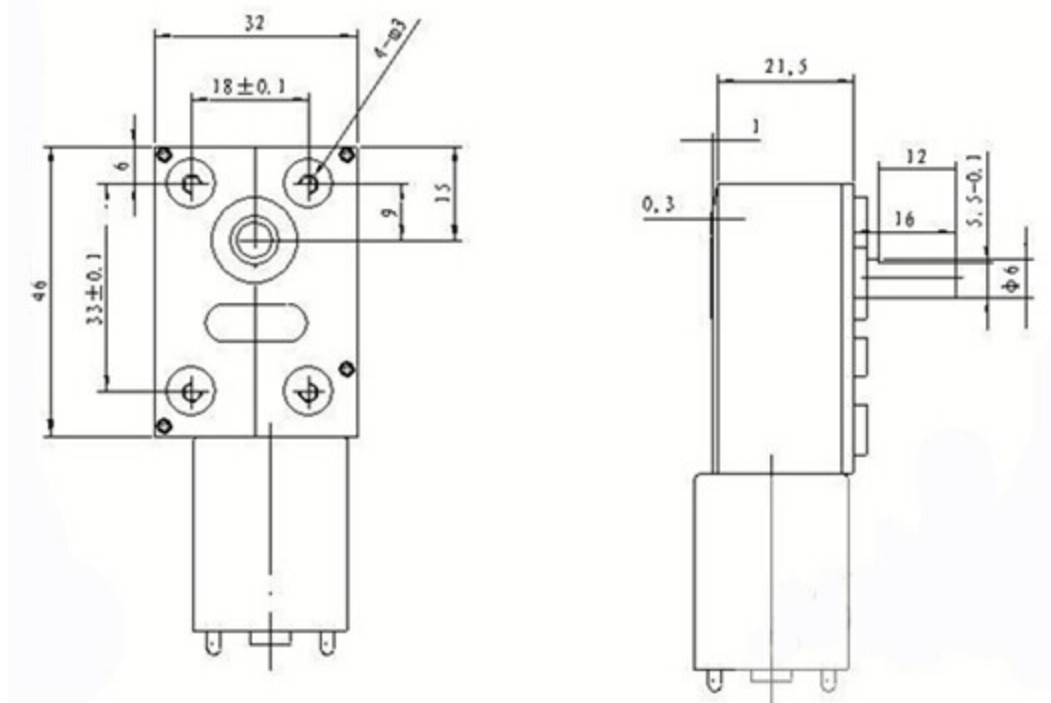

Description

Mainly used in robot platform and car provide power, Good quality and long lifetime, High torque and Low noise. It's running at 160RPM.

Specifications

- Rated Voltage: DC 12V
- No load speed: 160rpm
- No Load Current: 35mA
- load torque: 0.55kg.cm
- load Speed: 128rpm
- load Current: 180mA
- load out put: 1.1w
- Stall torque: 2.2kg.cm
- Stall Current: 1A
- Ratio: 37.3
- Weight:165g