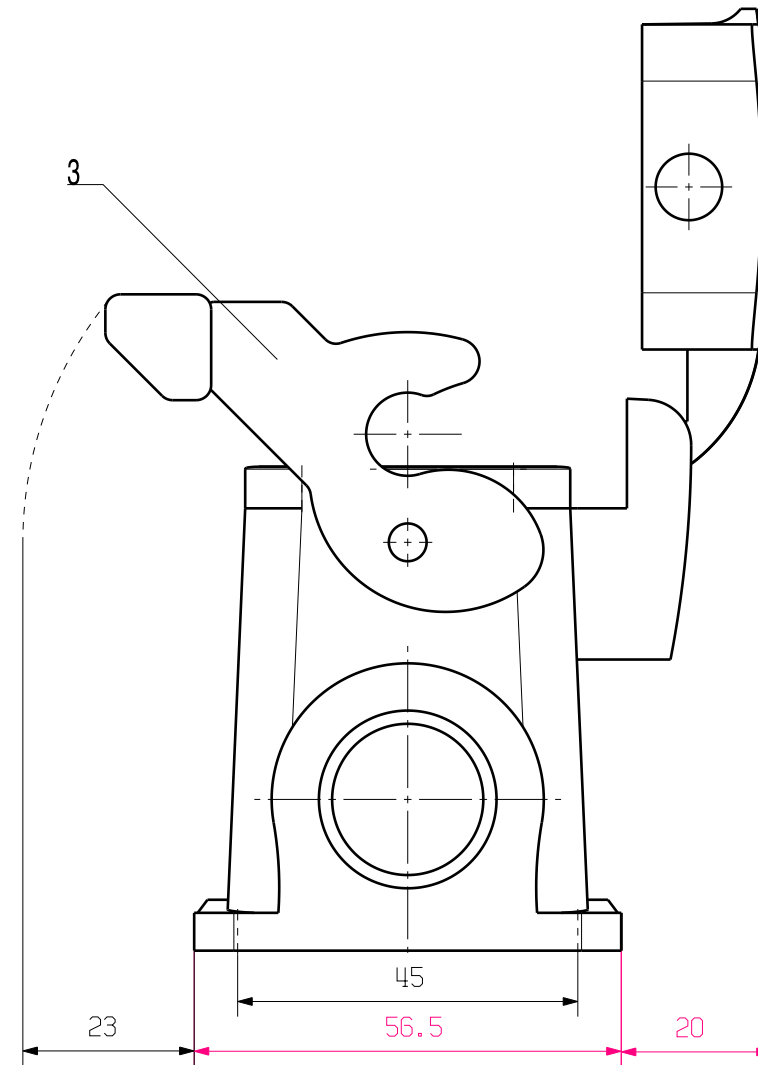

MASSE OHNE TOLERANZ SIND KEINE PRUEFMASSE
 DIMS. WITHOUT TOLERANCE ARE NOT CONTROL DIMS.

5	COVER	ALUMINIUM WITH POWDER COATING
4	SEALING	NBR
3	LOCKING	STAINLESS STEEL
2	LOCKING BOLTS	STAINLESS STEEL
1	BASE HOUSING	ALUMINIUM WITH POWDER COATING
ROHSTOFF-NR. R.PART NO.	TYP PART NAME	WERKSTOFF MATERIAL

CAT.NO.: 1788270000

MAX. NRN./NOS. ?		MODIFICATION				DRAWING NO.	ISSUE NO.
SCALE: 1/1	DRAWN	DATE	NAME	HDC 16B SDLU 2M25G SOCKELGEHAEUSE BASE HOUSING			
SUPERSEDES:	RESPONSIBLE	26.10.2005	YANG_A				
SUPERSEDED BY:	CHECKED	31.10.2005	ZHANG_T				
	APPROVED			PRODUCT FILE:			