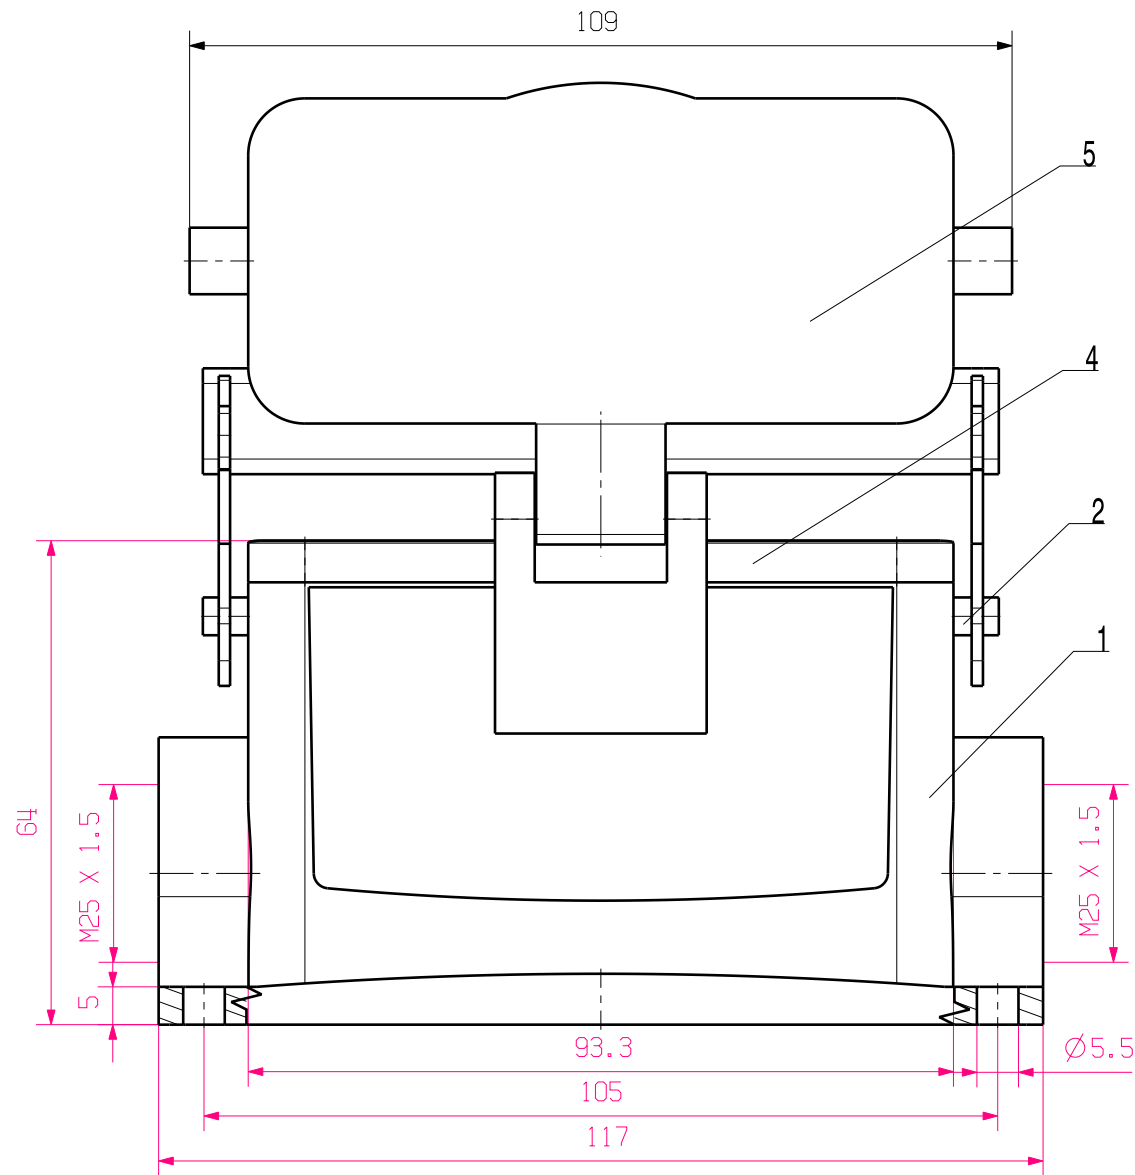

MASSE OHNE TOLERANZ SIND KEINE PRUEFMASSE
 DIMS. WITHOUT TOLERANCE ARE NOT CONTROL DIMS.

5	COVER	ALUMINIUM WITH POWDER COATING
4	SEALING	NBR
3	LOCKING	STAINLESS STEEL
2	LOCKING BOLTS	STAINLESS STEEL
1	BASE HOUSING	ALUMINIUM WITH POWDER COATING
ROHSTOFF-NR. R.PART NO.	TYP PART NAME	WERKSTOFF MATERIAL

CAT.NO.: 1788270000

MAX. NRN./NOS. ?		MODIFICATION				DRAWING NO.	ISSUE NO.
SCALE: 1/1	DRAWN	DATE	NAME	HDC 16B SDLU 2M25G SOCKELGEHAEUSE BASE HOUSING			
SUPERSEDES:	RESPONSIBLE	26.10.2005	YANG_A				
SUPERSEDED BY:	CHECKED	31.10.2005	ZHANG_T				
	APPROVED			PRODUCT FILE:			