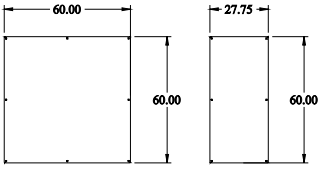

**PART No. 3UHD7210118FTC**  
 for more information visit  
[www.hammfg.com](http://www.hammfg.com)  
 Data subject to change without notice  
 Isometric drawing Not to Scale

TOP VIEW

ISOMETRIC VIEW

INNER PANEL INNER PANEL

BACK VIEW

SIDE VIEW

FRONT VIEW

SIDE VIEW

BOTTOM VIEW