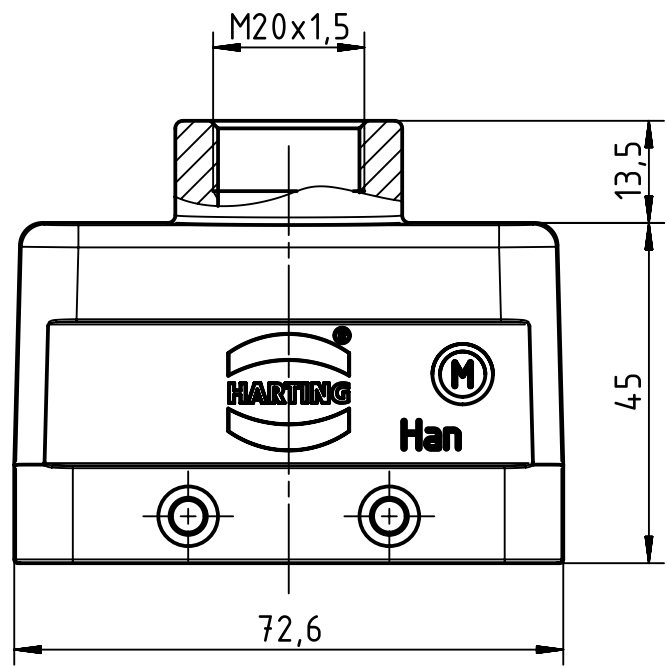

1 2 3 4 5 6

A

B

C

D

	All Dimensions in mm Original Size DIN A4		Scale 1:1	Free size tol.		Ref.
						Sub.
	All rights reserved		Created by RULLKOETTER	Inspected by BERGHORN	Standardisation TIEMANNA	Date 2013-08-14
	Department EL PD - DE					State Final Release
HARTING Electric GmbH & Co. KG D-32339 Espelkamp			Title Han B Hood Top Entry LC 4 Pegs M20			Doc-Key / ECM-Nr. 100192233/UGD/004/A 500000065375
			Type TB	Number 19 30 010 1420		Rev. A Page 1/1