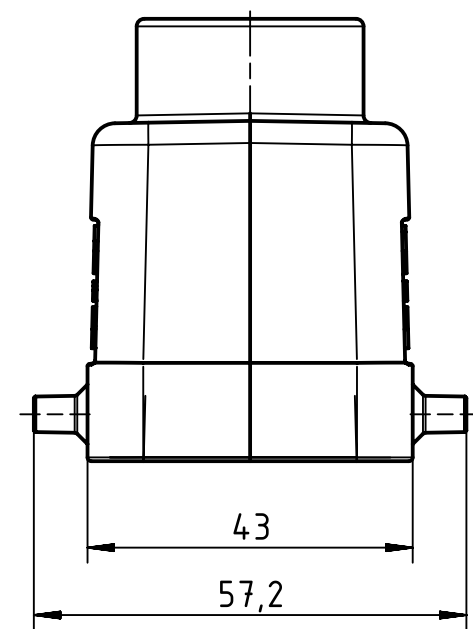

1 2 3 4 5 6

A

B

C

D

	All Dimensions in mm Original Size DIN A4		Scale 1:1	Free size tol.		Ref.
						Sub.
	All rights reserved		Created by RULLKOETTER	Inspected by BERGHORN	Standardisation TIEMANNA	Date 2013-08-14
	Department EL PD - DE					State Final Release
HARTING Electric GmbH & Co. KG D-32339 Espelkamp			Title Han B Hood Top Entry LC 4 Pegs M20			Doc-Key / ECM-Nr. 100192233/UGD/004/A 500000065375
			Type TB	Number 19 30 010 1420		Rev. A Page 1/1