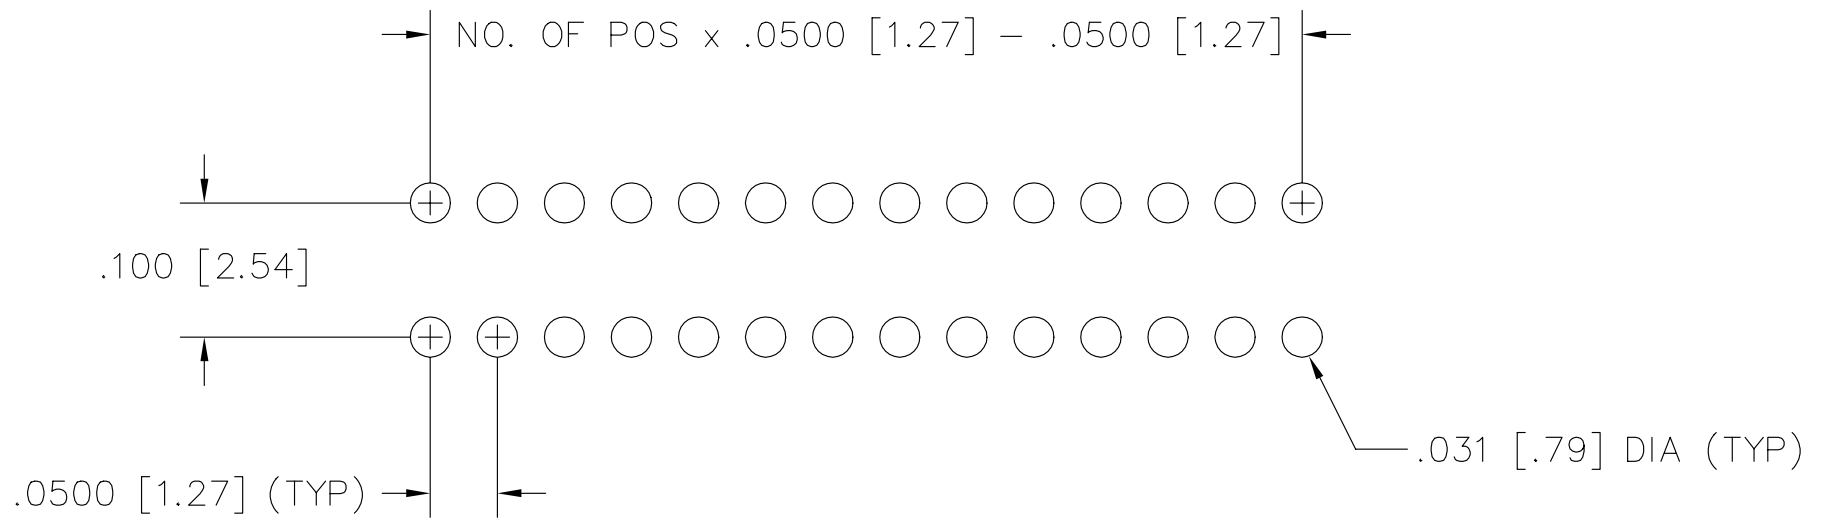

# RECOMMENDED P.C. BOARD LAYOUT FOR SMS (DOUBLE)

11-30-93

MISC\MKTG\FOOTPRINT  
SMS-D

**samtec**

520 PARK EAST BLVD. NEW ALBANY, INDIANA 47150  
PHONE (812) 944-6733 P.O. BOX 1147

PLOT SCALE: 1 = .1