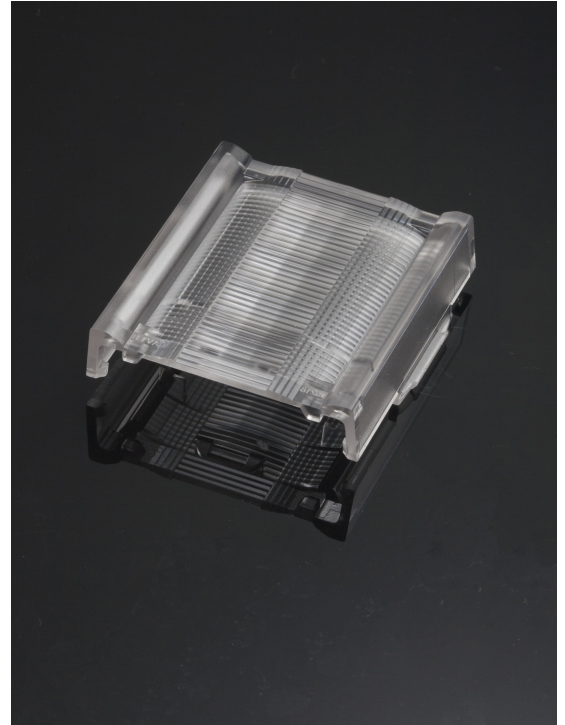

LINNEA-90-END-B-ML

Long, male end cap compatible with LINNEA-90-B

TECHNICAL SPECIFICATIONS:

Dimensions	40 mm
Height	9.5 mm
Fastening	clips
Colour	clear
Box size	398 x 298 x 265 mm
Box weight	7.5 kg
Quantity in Box	972 pcs
ROHS compliant	yes ⓘ

MATERIAL SPECIFICATIONS:

Component	Type	Material	Colour
LINNEA-90-END-B-ML	Accessory	PC	clear

GENERAL INFORMATION:

NOTE: The typical beam angle will be changed by different color, chip size and chip position tolerance. The typical total beam angle is the full angle measured where the luminous intensity is half of the peak value.