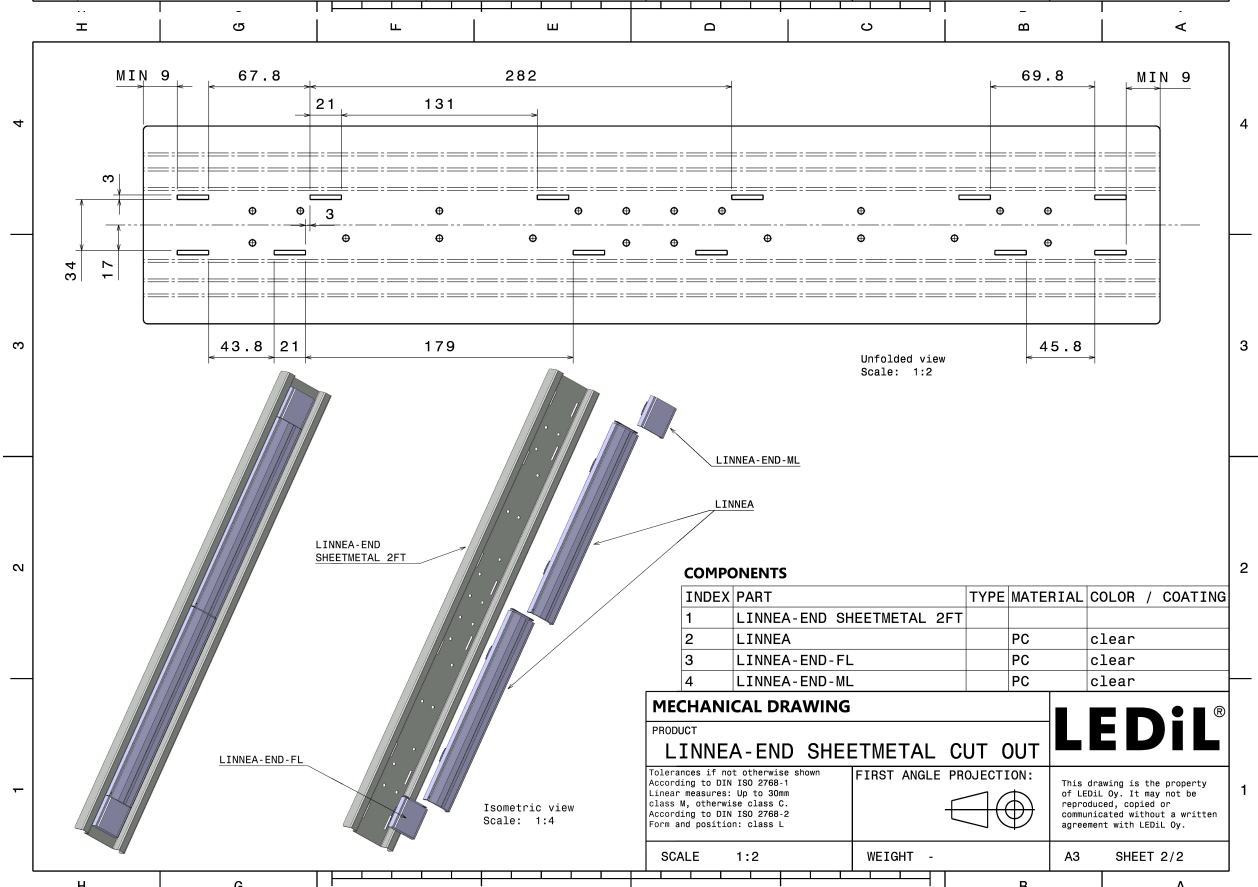

LINNEA-90-END-B-ML

Long, male end cap compatible with LINNEA-90-B

TECHNICAL SPECIFICATIONS:

Dimensions	40 mm
Height	9.5 mm
Fastening	clips
Colour	clear
Box size	398 x 298 x 265 mm
Box weight	7.5 kg
Quantity in Box	972 pcs
ROHS compliant	yes ⓘ

MATERIAL SPECIFICATIONS:

Component	Type	Material	Colour
LINNEA-90-END-B-ML	Accessory	PC	clear

GENERAL INFORMATION:

NOTE: The typical beam angle will be changed by different color, chip size and chip position tolerance. The typical total beam angle is the full angle measured where the luminous intensity is half of the peak value.