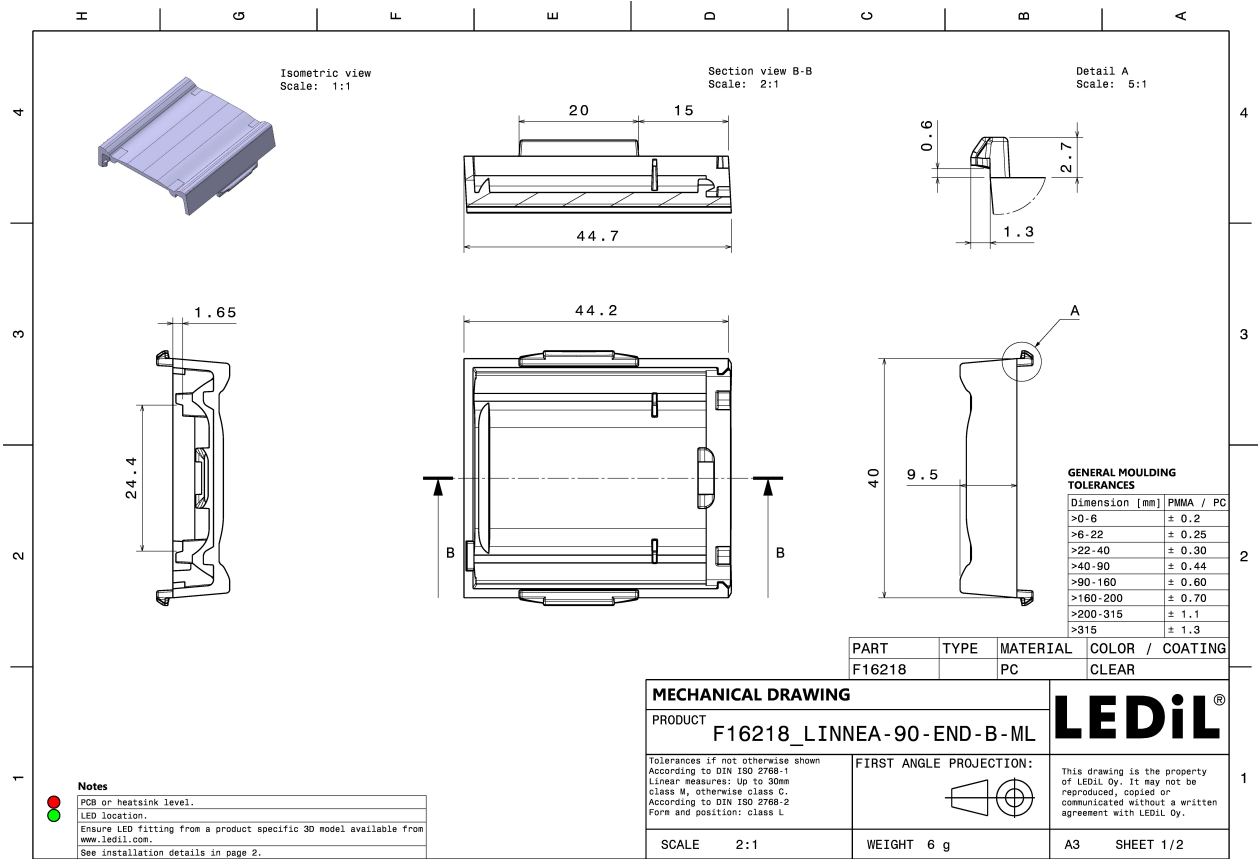

LINNEA-90-END-B-ML

Long, male end cap compatible with LINNEA-90-B

TECHNICAL SPECIFICATIONS:

Dimensions	40 mm
Height	9.5 mm
Fastening	clips
Colour	clear
Box size	398 x 298 x 265 mm
Box weight	7.5 kg
Quantity in Box	972 pcs
ROHS compliant	yes ⓘ

MATERIAL SPECIFICATIONS:

Component	Type	Material	Colour
LINNEA-90-END-B-ML	Accessory	PC	clear

GENERAL INFORMATION:

NOTE: The typical beam angle will be changed by different color, chip size and chip position tolerance. The typical total beam angle is the full angle measured where the luminous intensity is half of the peak value.