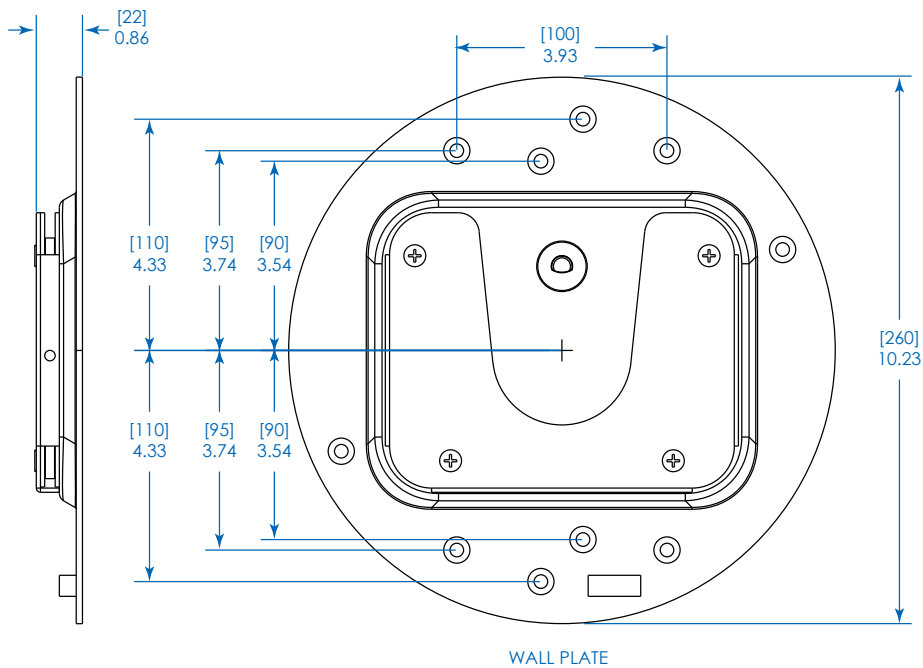

MODEL:

DWM3770PLX

Portrait/Landscape Rotatable Fixed Wall Mount for 37" to 70" Displays

Dimensions: [mm] INCHES

Tripp Lite has a policy of continuous improvement. Specifications are subject to change without notice.

1111 W. 35th Street
Chicago, IL 60609 USA
773.869.1234
www.tripplite.com

ADAPTER BRACKET

UNIVERSAL PLATE

WALL PLATE

MODEL:
DWM3770PLX

1111 W. 35th Street
 Chicago, IL 60609 USA
 773.869.1234
 www.tripplite.com

Dimensions: [mm] INCHES

Tripp Lite has a policy of continuous improvement. Specifications are subject to change without notice.