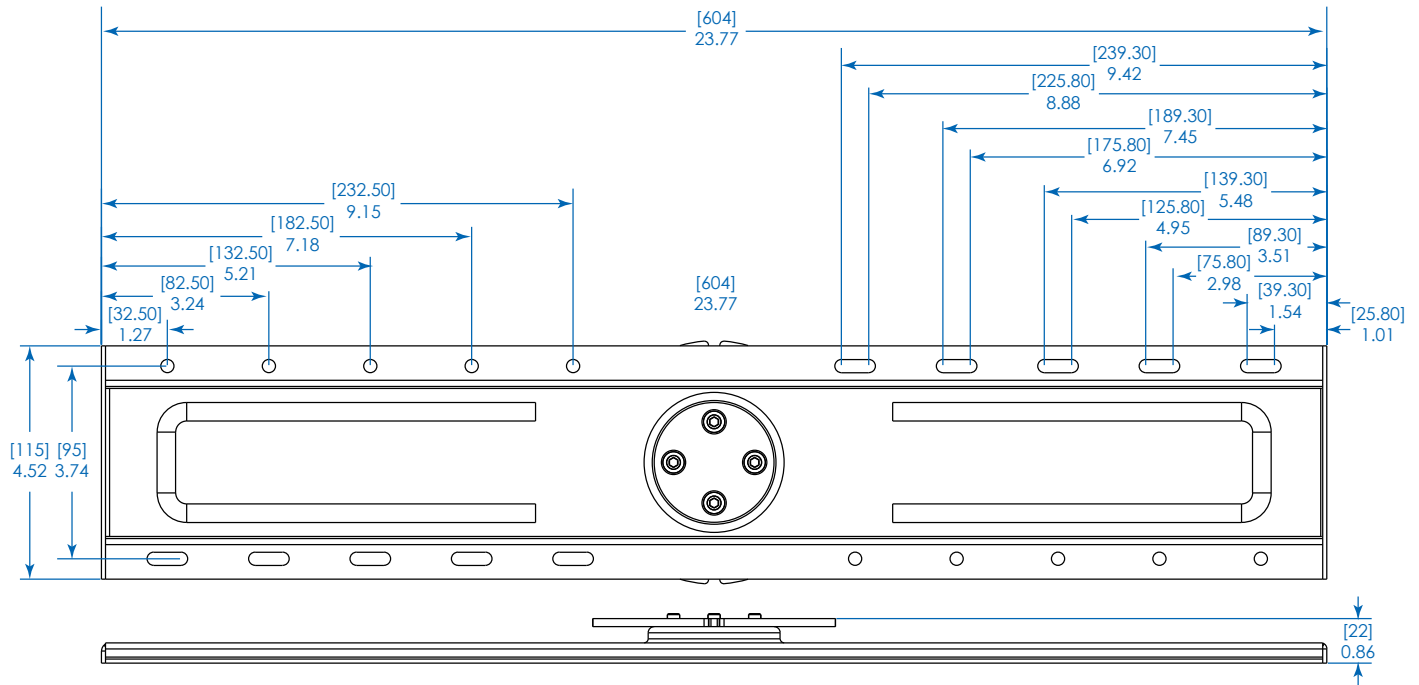

MODEL:

DWM3770PLX

Portrait/Landscape Rotatable Fixed Wall Mount for 37" to 70" Displays

Dimensions: [mm] INCHES

Tripp Lite has a policy of continuous improvement. Specifications are subject to change without notice.

1111 W. 35th Street
Chicago, IL 60609 USA
773.869.1234
www.tripplite.com

ADAPTER BRACKET

UNIVERSAL PLATE

WALL PLATE

MODEL:
DWM3770PLX

1111 W. 35th Street
 Chicago, IL 60609 USA
 773.869.1234
 www.tripplite.com

Dimensions: [mm] INCHES

Tripp Lite has a policy of continuous improvement. Specifications are subject to change without notice.