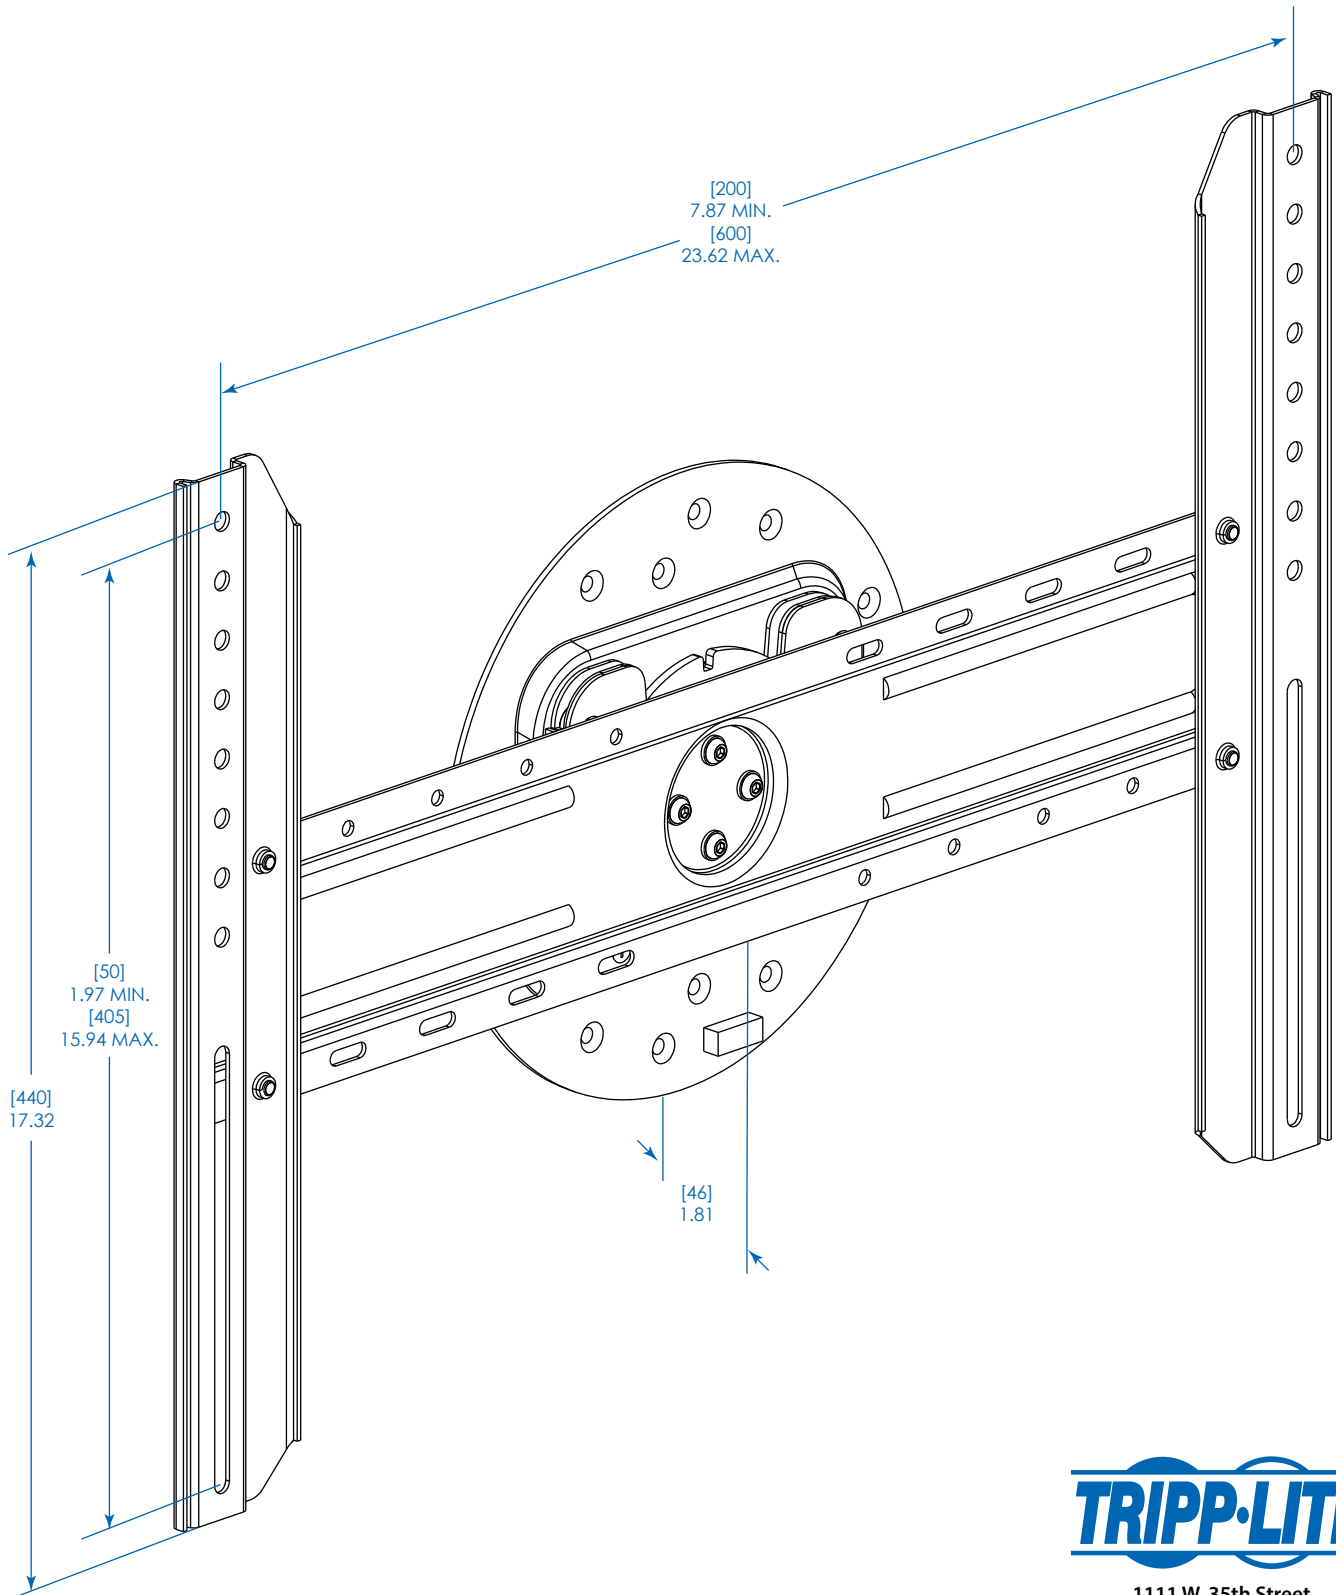

MODEL:

DWM3770PLX

Portrait/Landscape Rotatable Fixed Wall Mount for 37" to 70" Displays

Dimensions: [mm] INCHES

Tripp Lite has a policy of continuous improvement. Specifications are subject to change without notice.

1111 W. 35th Street
Chicago, IL 60609 USA
773.869.1234
www.tripplite.com

ADAPTER BRACKET

UNIVERSAL PLATE

WALL PLATE

MODEL:
DWM3770PLX

1111 W. 35th Street
 Chicago, IL 60609 USA
 773.869.1234
 www.tripplite.com

Dimensions: [mm] INCHES

Tripp Lite has a policy of continuous improvement. Specifications are subject to change without notice.