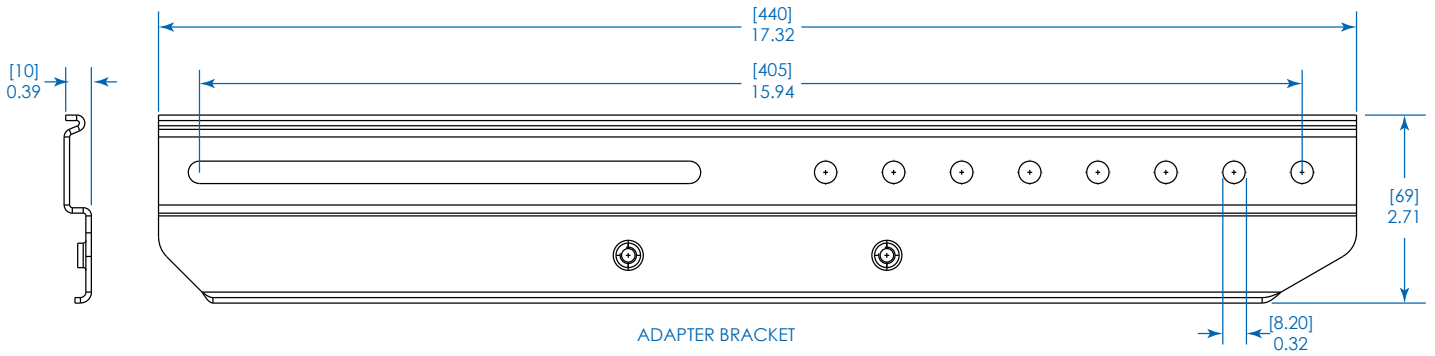

MODEL:

DWM3770PLX

Portrait/Landscape Rotatable Fixed Wall Mount for 37" to 70" Displays

Dimensions: [mm] INCHES

Tripp Lite has a policy of continuous improvement. Specifications are subject to change without notice.

1111 W. 35th Street
Chicago, IL 60609 USA
773.869.1234
www.tripplite.com

ADAPTER BRACKET

UNIVERSAL PLATE

WALL PLATE

MODEL:
DWM3770PLX

1111 W. 35th Street
 Chicago, IL 60609 USA
 773.869.1234
 www.tripplite.com

Dimensions: [mm] INCHES

Tripp Lite has a policy of continuous improvement. Specifications are subject to change without notice.