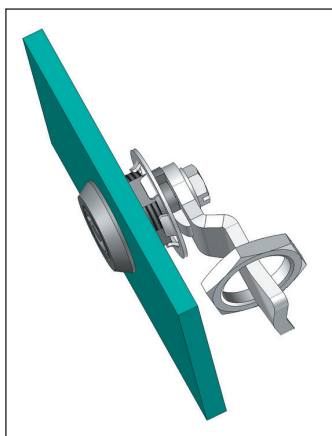

QUARTER TURN WASHER

Specifications

- Material: Steel
- Finish: Zinc plated

Features

- Prevents rotation
- For applications subject to vibration

Item Number

060A3

Material

Steel

Finish

Zinc