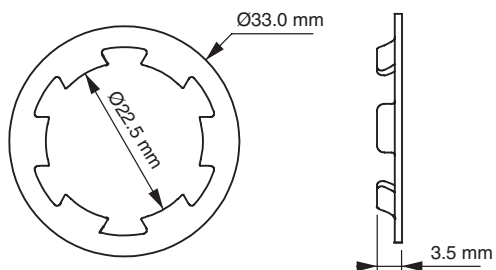

QUARTER TURN WASHER

Specifications

- Material: Steel
- Finish: Zinc plated

Features

- Prevents rotation
- For applications subject to vibration

Item Number

060A3

Material