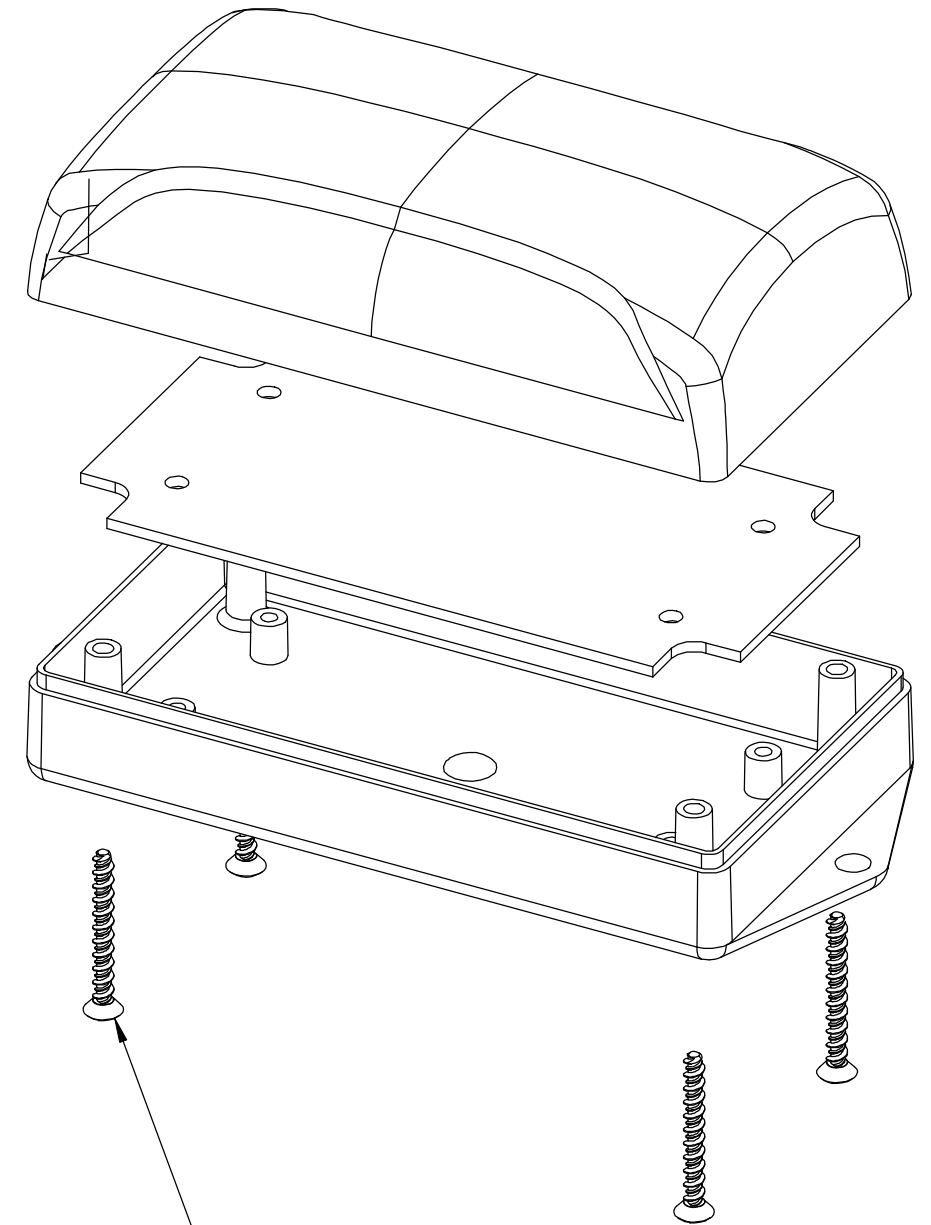

PART NAME

PLASTIBOX - STYLE M

PART No.

PT-11853-FMB

REVISION DATE

3-30-09

RECOMMENDED PC BOARD NOT FURNISHED

(4) SCREWS FURNISHED

MATERIAL:
ABS, BLACK, UL94V0

MAR RESISTANT TEXTURED SURFACE