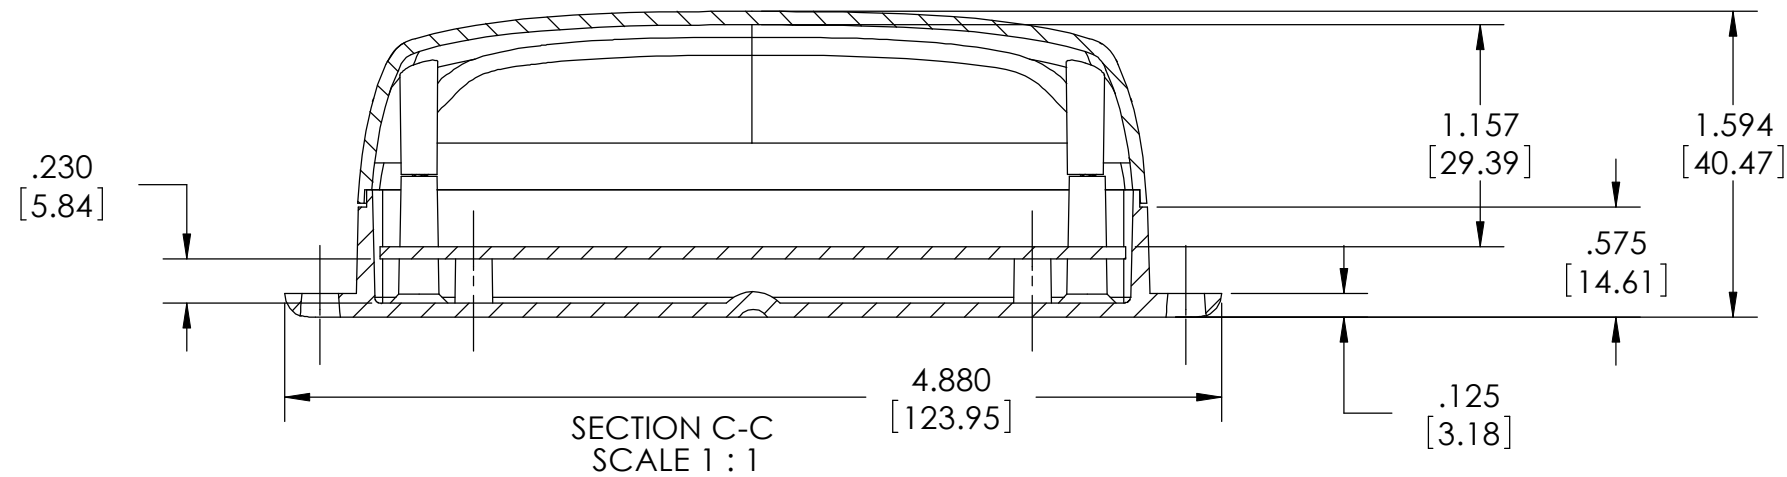

PART NAME

PLASTIBOX - STYLE M

PART No.

PT-11853-FMB

REVISION DATE

3-30-09

RECOMMENDED PC BOARD NOT FURNISHED

(4) SCREWS FURNISHED

MATERIAL:
ABS, BLACK, UL94V0

MAR RESISTANT TEXTURED SURFACE