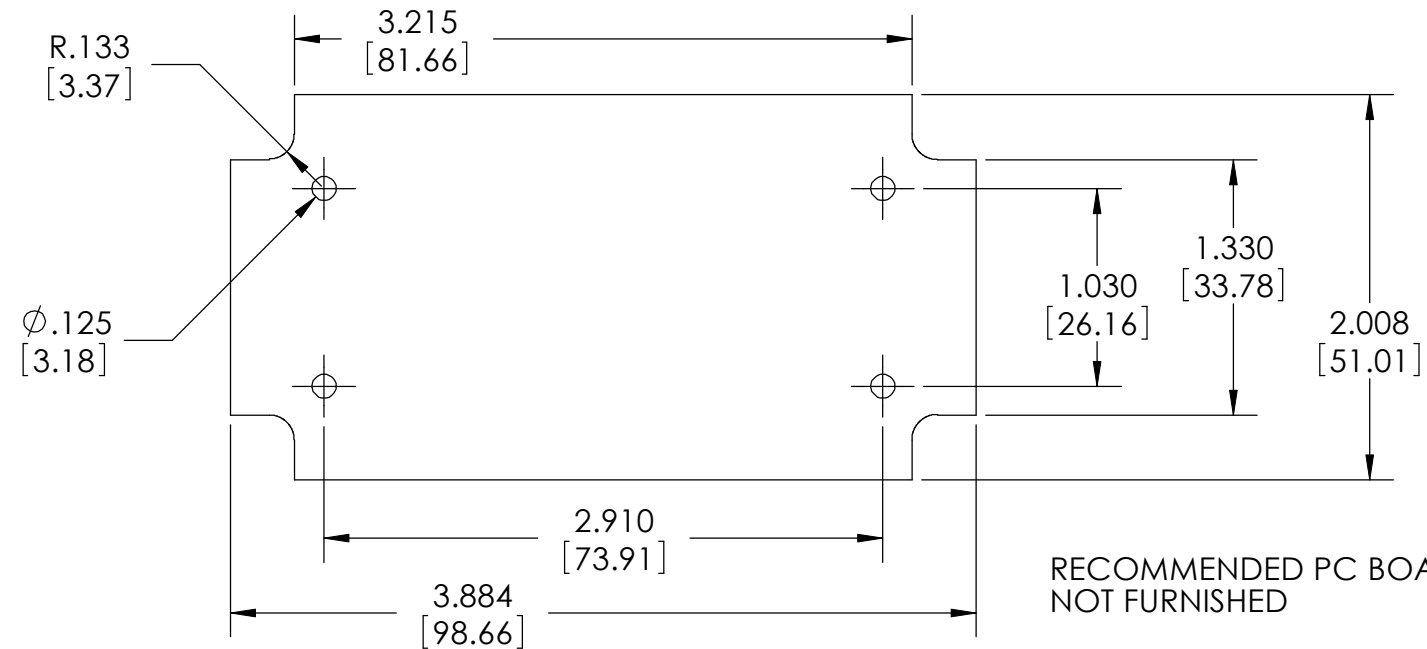

PART NAME

PLASTIBOX - STYLE M

PART No.

PT-11853-FMB

REVISION DATE

3-30-09

RECOMMENDED PC BOARD NOT FURNISHED

(4) SCREWS FURNISHED

MATERIAL:
ABS, BLACK, UL94V0

MAR RESISTANT TEXTURED SURFACE