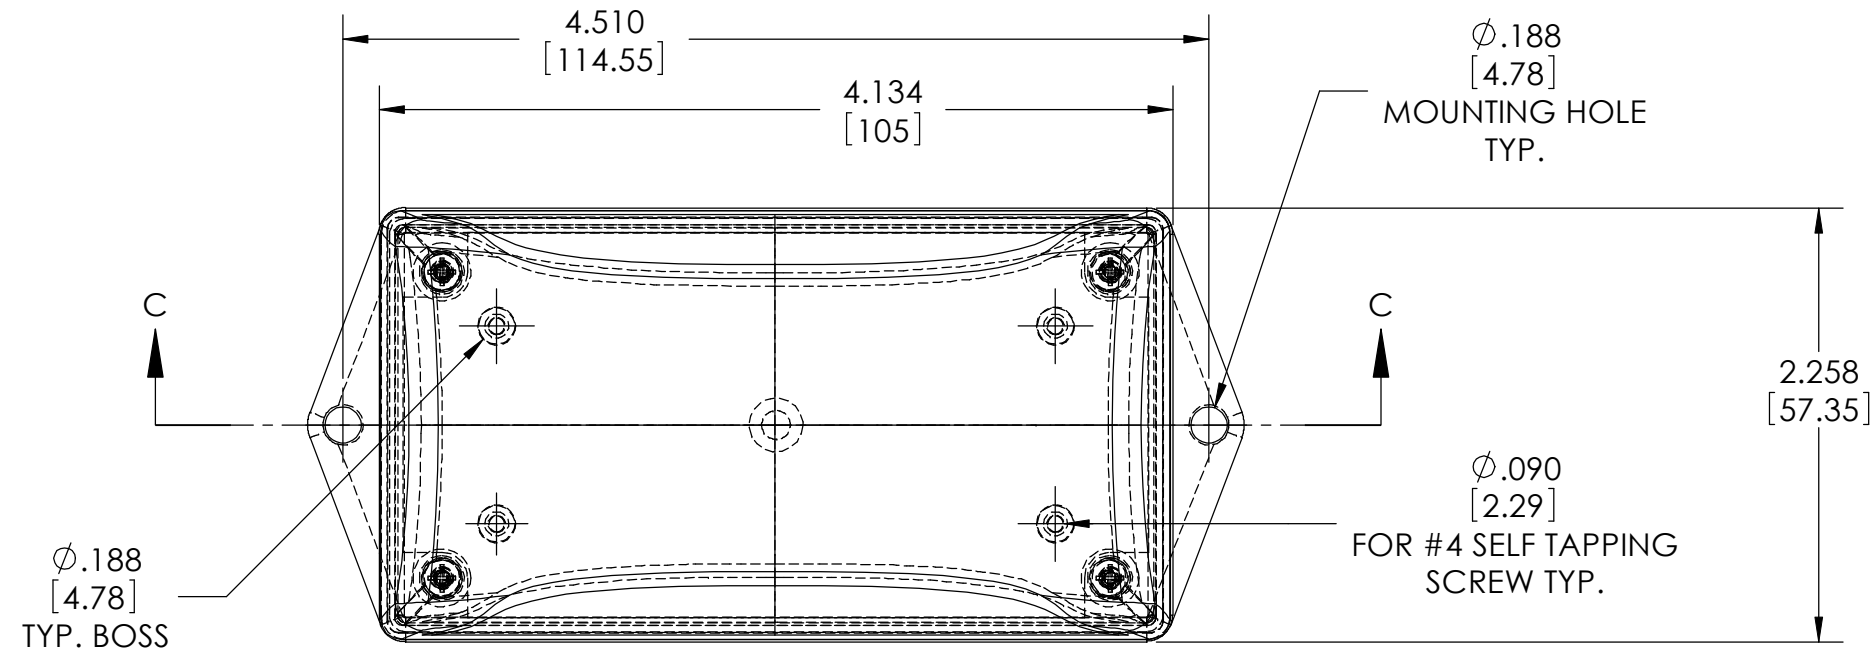

PART NAME

PLASTIBOX - STYLE M

PART No.

PT-11853-FMB

REVISION DATE

3-30-09

RECOMMENDED PC BOARD NOT FURNISHED

(4) SCREWS FURNISHED

MATERIAL:
ABS, BLACK, UL94V0

MAR RESISTANT TEXTURED SURFACE