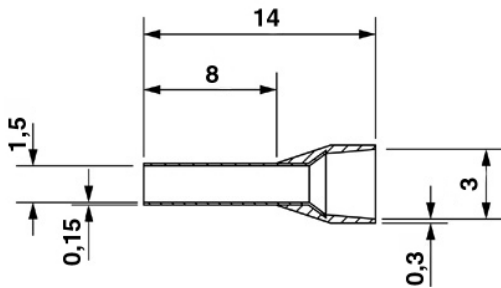

Technical data

General

Length (b)	14 mm
Color	red
Material	E-CU
Sleeve length	8 mm
Inner dimension of the insulating collar (d)	3 mm

Ferrule diameter	1.5 mm
Insulating collar thickness	0.3 mm
Sleeve wall thickness	0.15 mm

Certificates / Approvals

Certification

CSA, UCSA

Diagrams/Drawings

Dimensioned drawing

Address

PHOENIX CONTACT Inc., USA
586 Fulling Mill Road
Middletown, PA 17057, USA
Phone (800) 888-7388
Fax (717) 944-1625
<http://www.phoenixcon.com>