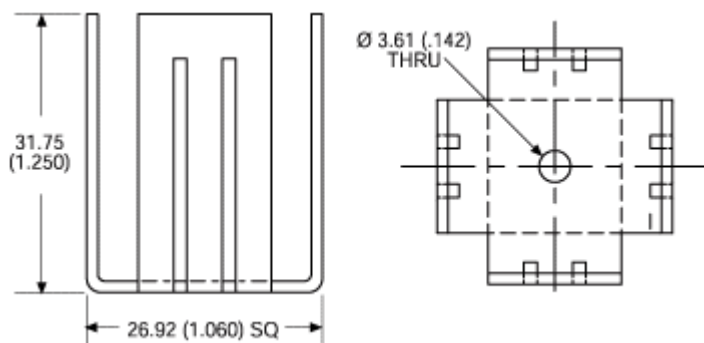

MECHANICAL & PERFORMANCE

Drawing dimensions are shown in mm, (in)

Part Number: 6222BG