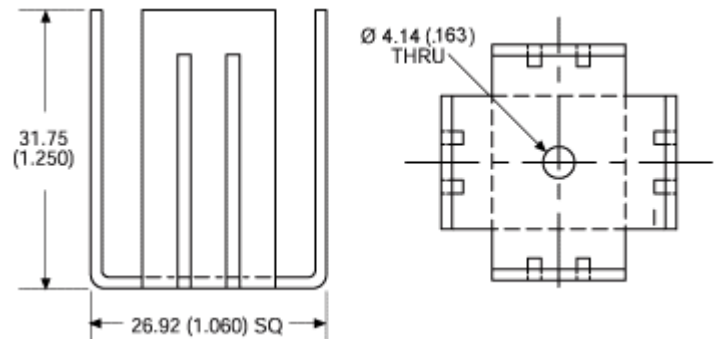

Part Number: 6223BG