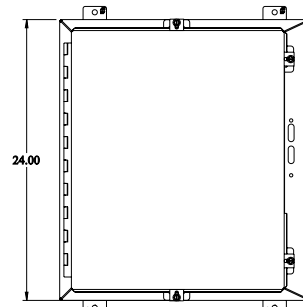

PART No. 1447SN4B8

for more information visit
www.hammfg.com

Data subject to change without notice

Isometric drawing Not to Scale

ISOMETRIC VIEW

TOP VIEW

INNER PANEL

BACK VIEW

SIDE VIEW

FRONT VIEW

SIDE VIEW

BOTTOM VIEW