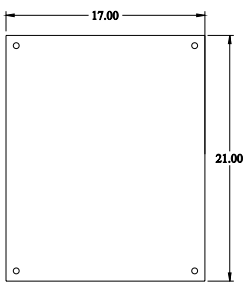

PART No. 1447SN4B8

for more information visit
www.hammfg.com

Data subject to change without notice

Isometric drawing Not to Scale

ISOMETRIC VIEW

TOP VIEW

INNER PANEL

BACK VIEW

SIDE VIEW

FRONT VIEW

SIDE VIEW

BOTTOM VIEW