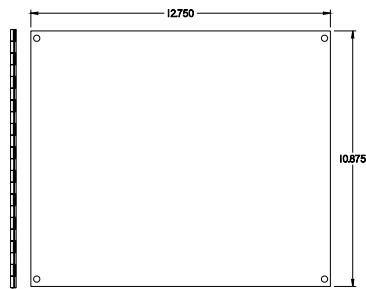

PART No. 1414PHRM6

for more information visit
www.hammfg.com
Data subject to change without notice

TOP VIEW

ISOMETRIC VIEW

BACK VIEW

LEFT SIDE VIEW

FRONT VIEW

RIGHT SIDE VIEW

INNER PANEL

BOTTOM VIEW