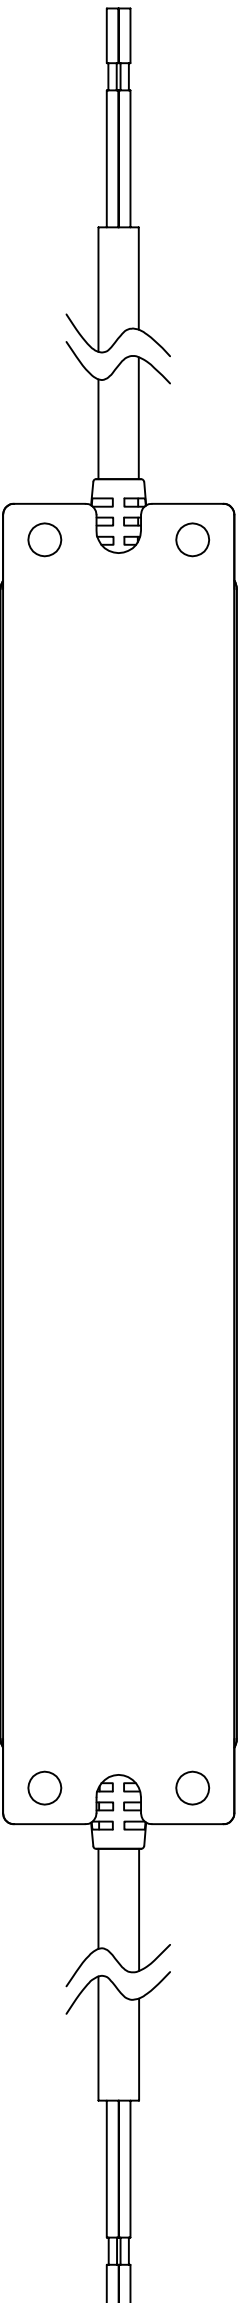

TOP VIEW

SIDE VIEW

BOTTOM VIEW

(unit : mm)
 MODEL ALC80
TDK-Lambda
 PA626-02-01C