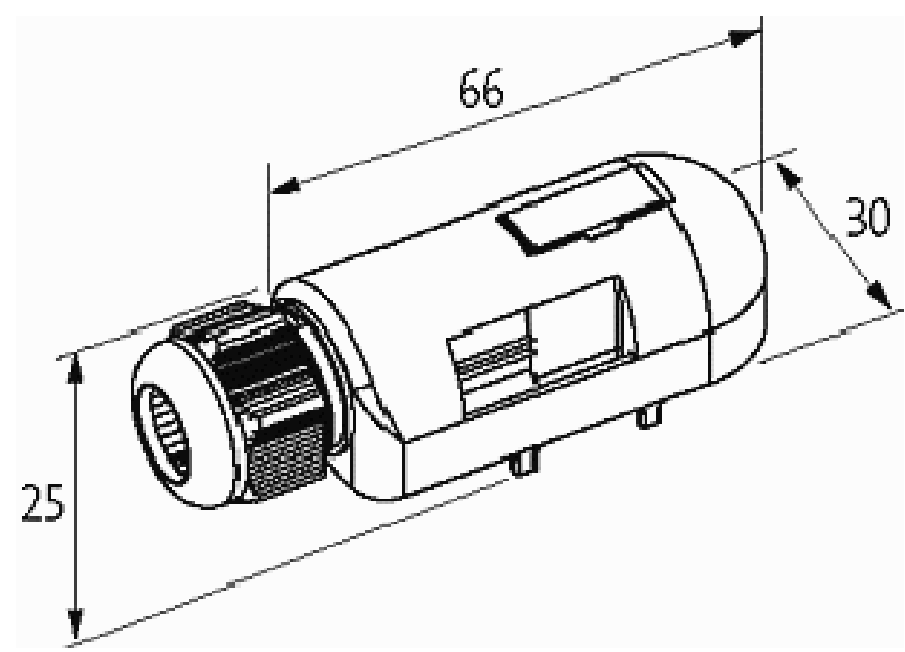

NOTE:
Pre-wired cap for 8xM8 Cable 8x0.34+2x0.75

Contact Layout

M8-Females 3-pole

121110987654321

PUR cable 5m	2273145-1
DESCRIPTION	TE PN

THIS DRAWING IS A CONTROLLED DOCUMENT.		DWN	14JAN2014	STE TE Connectivity	
		CHK	14JAN2014		
		SATHISH KUMAR.G		NAME DISTR BOX M8 CONNECTION CAP WITH CABLE	
		B.VELDHOVEN			
		A.VAN ZANDVOORT		SIZE	
		A.VAN ZANDVOORT			
		APVD		CAGE CODE	
		14JAN2014		DRAWING NO	
		A.VAN ZANDVOORT		RESTRICTED TO	
		PRODUCT SPEC		A3 00779 C=2273145	
		APPLICATION SPEC		SCALE	
		WEIGHT		NTS	
		CUSTOMER DRAWING		SHEET	
				1 of 1	
				REV	
				A	