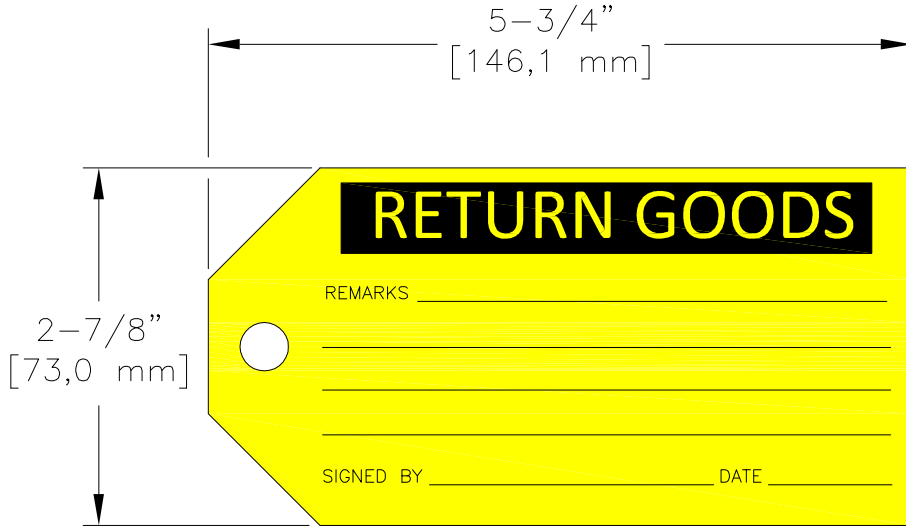

LOC	DIST	REVISIONS					
—	—	P	LTR	DESCRIPTION	DATE	DWN	APVD
		A		NEW DRAWING	08MAR2016	KR	KM

LABEL VIEW

THIS DRAWING IS UNPUBLISHED. BY - ALL RIGHTS RESERVED. © COPYRIGHT

QTY: 100 TAGS
FOR INDOOR USE ONLY

MATERIAL	PAPERBOARD
PRINT COLOURS	1 COLOUR PRINT IN BLACK
BACKGROUND COLOURS	YELLOW

DIMENSIONS: INCHES [mm]	DWN K. RAGHAVENDRA	08MAR2016	MATERIAL	—	FINISH	—
	CHK K. MUNZ	08MAR2016	 TE Connectivity			
TOLERANCES UNLESS OTHERWISE SPECIFIED: 0 PLC ± — 1 PLC ± .1 2 PLC ± .050 3 PLC ± .020 4 PLC ± 1/8" ANGLES ± —	APVD K. MUNZ	08MAR2016				
PRODUCT SPEC			NAME			
—			QMT216 PAPERBOARD TAGS			
APPLICATION SPEC			SIZE	CAGE CODE	DRAWING NO	RESTRICTED TO
—			A4	00779	① 1878678-6	—
WEIGHT			CUSTOMER DRAWING			SCALE
—						NTS
			SHEET		1 OF 1	REV
						A