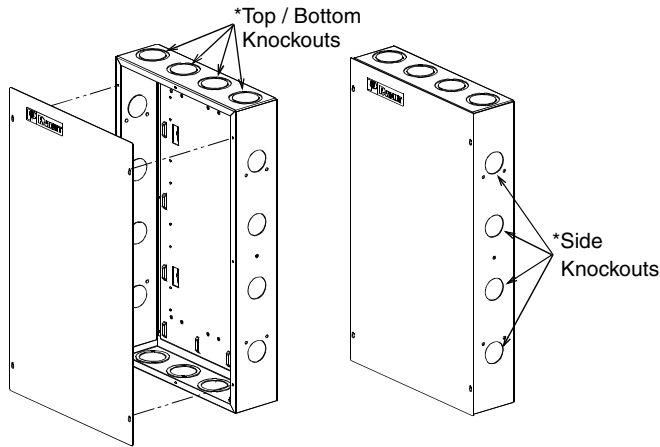

# Modular Patch Panel / Datapatch

1

2

3

Modular Patch Panel

Datapatch Patch Panel

## Cover

PZB4-FC

PZB4-HC

\* Top / Bottom knockouts fit 1 3/4" - 2" Conduit. Side knockouts fit 1 1/2" Conduit.

WORLDWIDE SUBSIDIARIES AND SALES OFFICES

10500 West 167th Street  
Orland Park, Illinois 60467  
Web site: [www.panduit.com/ngc](http://www.panduit.com/ngc)