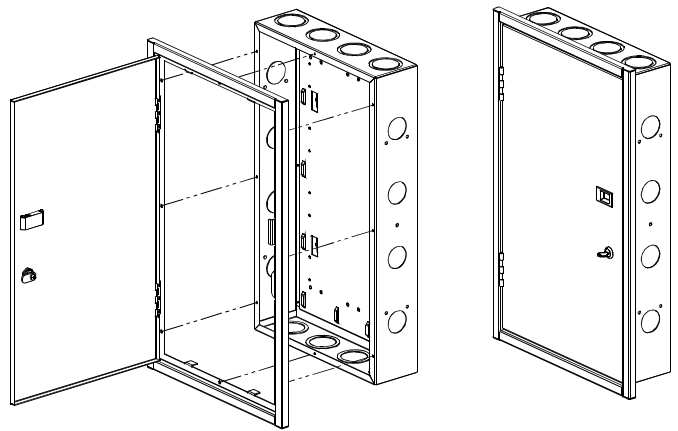

# Modular Patch Panel / Datapatch

1

2

3

Modular Patch Panel

Datapatch Patch Panel

## Cover

PZB4-FC

PZB4-HC

\* Top / Bottom knockouts fit 1 3/4" - 2" Conduit. Side knockouts fit 1 1/2" Conduit.

WORLDWIDE SUBSIDIARIES AND SALES OFFICES

10500 West 167th Street  
Orland Park, Illinois 60467  
Web site: [www.panduit.com/ngc](http://www.panduit.com/ngc)