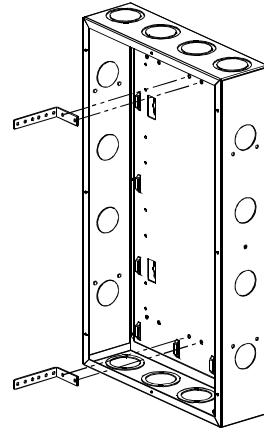

Modular Patch Panel / Datapatch

1

2

3

Cover

* Top / Bottom knockouts fit 1 3/4" - 2" Conduit. Side knockouts fit 1 1/2" Conduit.

WORLDWIDE SUBSIDIARIES AND SALES OFFICES

10500 West 167th Street
Orland Park, Illinois 60467
Web site: www.panduit.com/ngc

NETWORK CONNECTIVITY GROUP

Fax: 708-444-6993
E-mail: ncginfo@panduit.com
Technical Support: 866-405-6654