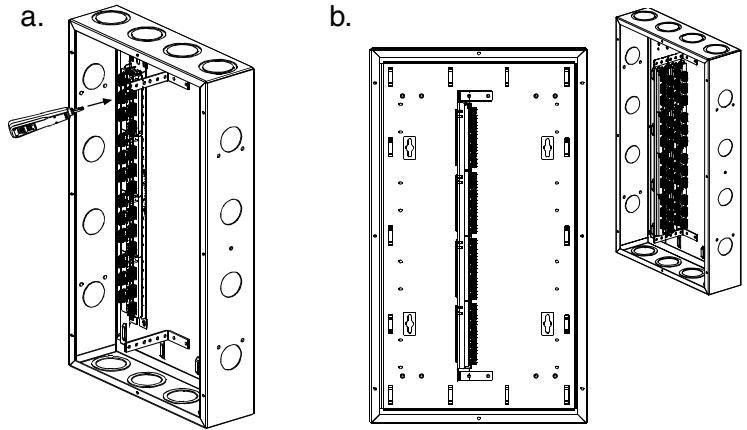

# Modular Patch Panel / Datapatch

1

2

3

Modular Patch Panel

Datapatch Patch Panel

## Cover

PZB4-FC

PZB4-HC

\* Top / Bottom knockouts fit 1 3/4" - 2" Conduit. Side knockouts fit 1 1/2" Conduit.

WORLDWIDE SUBSIDIARIES AND SALES OFFICES

10500 West 167th Street  
Orland Park, Illinois 60467  
Web site: [www.panduit.com/ngc](http://www.panduit.com/ngc)