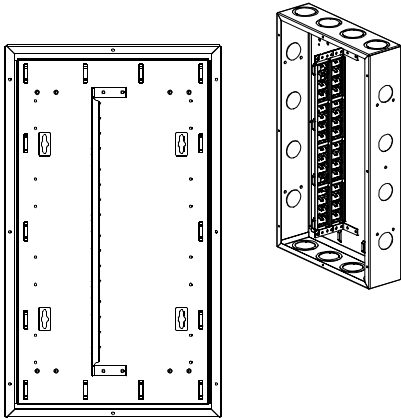

# Modular Patch Panel / Datapatch

1

2

3

Modular Patch Panel

Datapatch Patch Panel

## Cover

PZB4-FC

PZB4-HC

\* Top / Bottom knockouts fit 1 3/4" - 2" Conduit. Side knockouts fit 1 1/2" Conduit.

WORLDWIDE SUBSIDIARIES AND SALES OFFICES

10500 West 167th Street  
Orland Park, Illinois 60467  
Web site: [www.panduit.com/ngc](http://www.panduit.com/ngc)