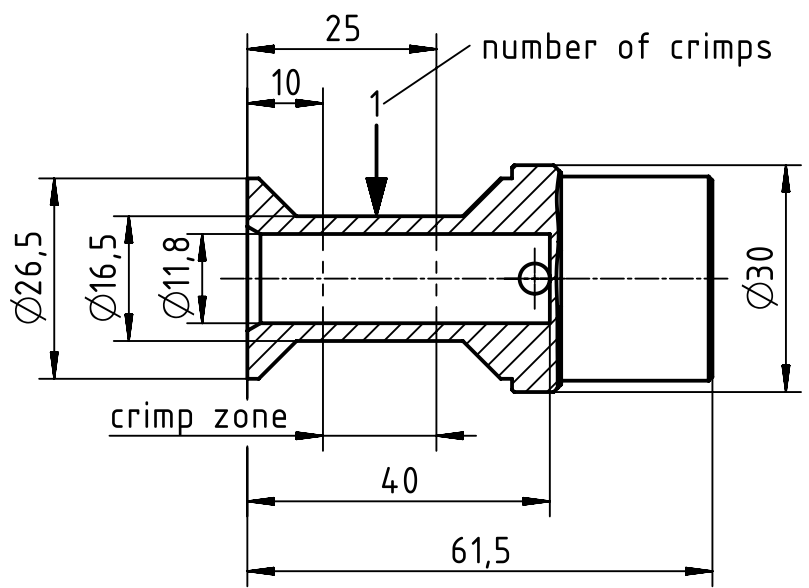

A

B

C

D

assembly notes see catalog
 crimp zone acc. to DIN EN 46235 indicator 16
 for stranded fine wire acc. to VDE 0295 class5/ IEC 60228 class 5
 wire gauge: 70mm²
 stripping length: 42mm

 All rights reserved Department EL PD - DE HARTING Electric GmbH & Co. KG D-32339 Espelkamp	All Dimensions in mm Original Size DIN A4	Scale 1:1	Free size tol.		Ref. Sub.
	Created by FINKEV	Inspected by SCHNIEDER	Standardisation SCHMIDTM	Date 2015-01-19	State Final Release
Title Han TC650 female contact, 70mm ²					Doc-Key / ECM-Nr. 100215982/UGD/003/C 500000083632
Type TB		Number 09 11 000 6261			Rev. C
					Page 1/1