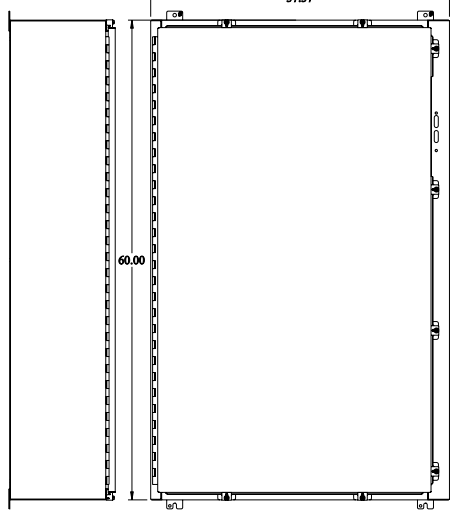

PART No. 1447SN4SSL12
 for more information visit
www.hamfmg.com
 Date subject to change without notice
 Isometric drawing Not to Scale

ISOMETRIC VIEW

TOP VIEW

INNER PANEL

BACK VIEW

SIDE VIEW

FRONT VIEW

BOTTOM VIEW

SIDE VIEW