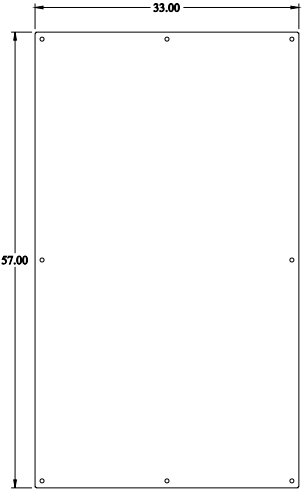

PART No. 1447SN4SSL12
 for more information visit
www.hamfmg.com
 Date subject to change without notice
 Isometric drawing Not to Scale

ISOMETRIC VIEW

TOP VIEW

INNER PANEL

BACK VIEW

SIDE VIEW

FRONT VIEW

BOTTOM VIEW

SIDE VIEW