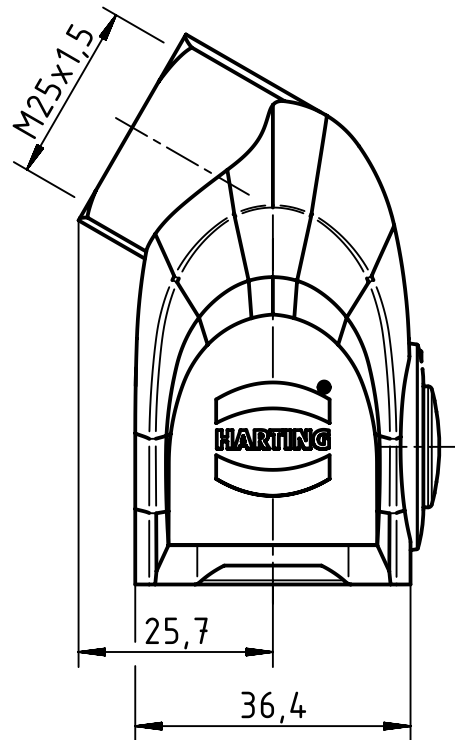

1 2 3 4 5 6

A

B

C

D

 All Dimensions in mm Original Size DIN A4	Scale	Free size tol.			Ref.
	1:1				Sub.
 All rights reserved Department EL PD - DE	Created by	Inspected by	Standardisation	Date	State
	HOLLERT	RIEPE	TIEMANNA	2013-11-14	Final Release
HARTING Electric GmbH & Co. KG D-32339 Espelkamp	Title				Doc-Key / ECM-Nr. 100226215/UGD/003/C 500000068530
	Han-Yellock 10 hood M25 angled entry				
Type		Number		Rev.	Page
TB		11 20 003 1601		C	1/1