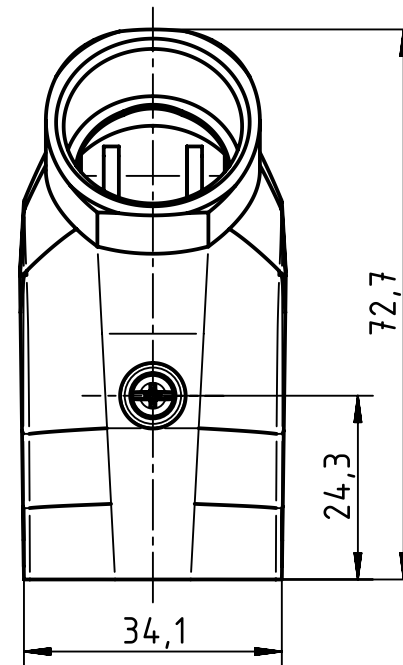

1 2 3 4 5 6

A

B

C

D

 All Dimensions in mm Original Size DIN A4	Scale	Free size tol.			Ref.
	1:1				Sub.
 All rights reserved Department EL PD - DE	Created by	Inspected by	Standardisation	Date	State
	HOLLERT	RIEPE	TIEMANNA	2013-11-14	Final Release
HARTING Electric GmbH & Co. KG D-32339 Espelkamp	Title				Doc-Key / ECM-Nr. 100226215/UGD/003/C 500000068530
	Han-Yellock 10 hood M25 angled entry				
Type		Number		Rev.	Page
TB		11 20 003 1601		C	1/1