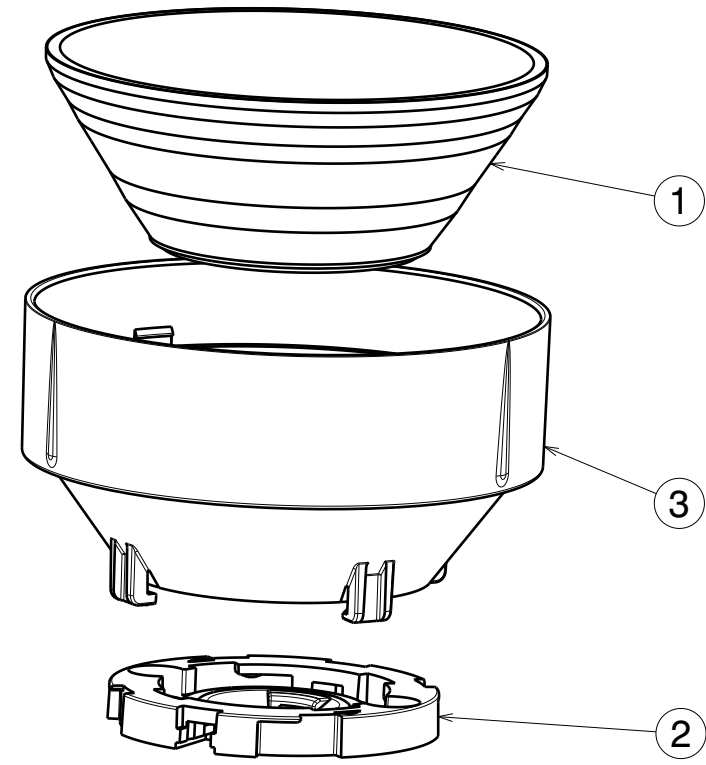

H G F E D C B A

4

3

2

1

4

3

2

1

INDEX	PART NO	DESCRIPTION	MATERIAL	COLOUR
1	Carmen-Lens		PMMA	Clear
2	Hekla	HEKLA-SOCKET	PBT	White
3	C15732	CARMEN-HLD-C	PC	black

Tolerances if not otherwise shown  
 According to DIN ISO 2768-1  
 Linear measures:  
 Up to 30mm class M, otherwise class C.  
 According to DIN ISO 2768-2  
 Form and position: class L

SIZE PART NUMBER  
**A3**

SCALE 1:1 WEIGHT SHEET 1/1

H G B A