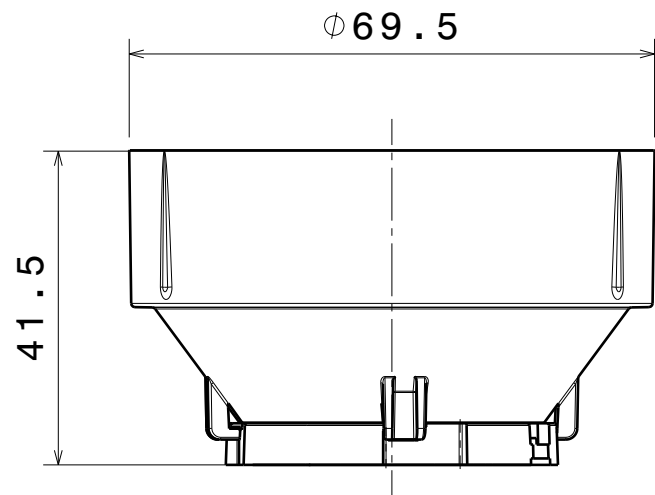

1

INDEX	PART NO	DESCRIPTION	MATERIAL	COLOUR
1	Carmen-Lens		PMMA	Clear
2	Hekla	HEKLA-SOCKET	PBT	White
3	C15732	CARMEN-HLD-C	PC	black

Tolerances if not otherwise shown  
 According to DIN ISO 2768-1  
 Linear measures:  
 Up to 30mm class M, otherwise class C.  
 According to DIN ISO 2768-2  
 Form and position: class L

SIZE PART NUMBER  
**A3**

SCALE 1:1 WEIGHT SHEET 1/1

H G B A