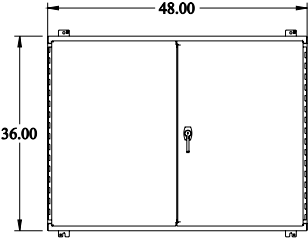

PART No. 1422UW12
 For more information visit
www.hammfg.com
 Date subject to change without notice
 Isometric drawing Not to Scale

ISOMETRIC VIEW

TOP VIEW

FRONT VIEW

SIDE VIEW

SIDE VIEW

BACK VIEW

INNER PANEL

BOTTOM VIEW