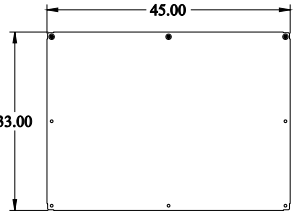

PART No. 1422UW12
 For more information visit
www.hammfg.com
 Date subject to change without notice
 Isometric drawing Not to Scale

ISOMETRIC VIEW

TOP VIEW

FRONT VIEW

SIDE VIEW

SIDE VIEW

BACK VIEW

INNER PANEL

BOTTOM VIEW